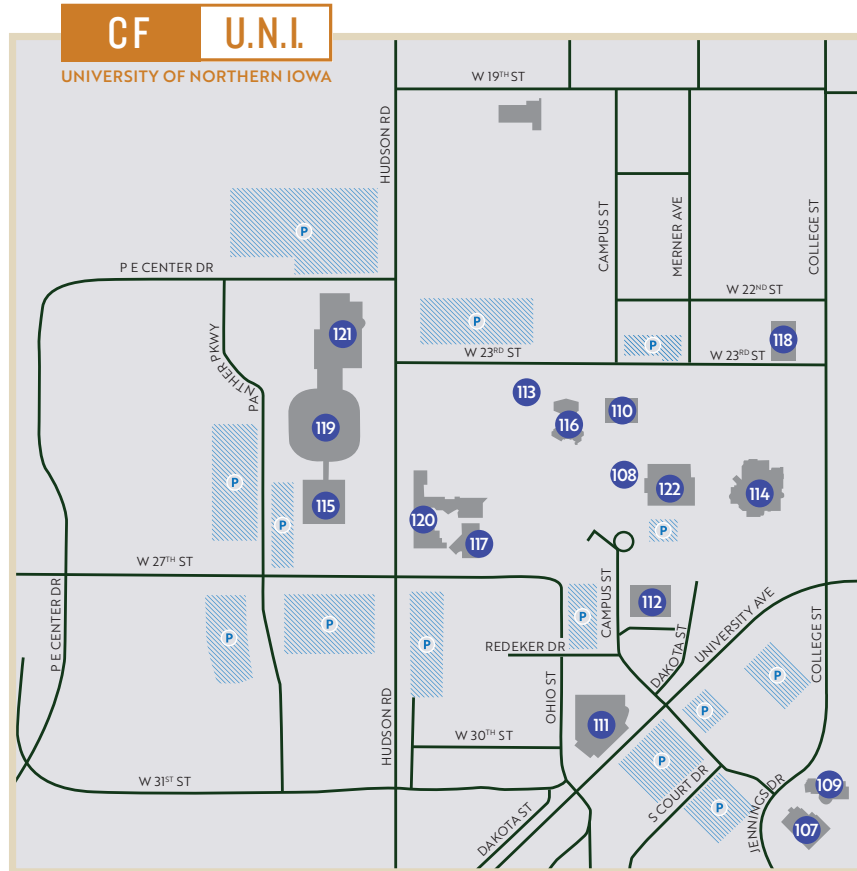

EVENTS ARE ADDED DAILY
CEDARVALLEY365.COM

FIND A LIST OF EVENTS ON

We invite you to explore the Cedar Valley.

We are always here to help you plan your perfect getaway, get the insider scoop, or find your next favorite place to stay or eat. Call, visit us in person, or find us online anytime.

TOURISM & VISITORS BUREAU
6510 HUDSON ROAD
CEDAR FALLS, IOWA 50613
(319) 268-4266
(800) 845-1955
CEDARFALLSTOURISM.ORG
HOURS **MON-FRI**
9AM-5PM

EXPERIENCE WATERLOO
500 JEFFERSON STREET
WATERLOO, IOWA 50701
(319) 233-8350
(800) 728-8431
EXPERIENCEWATERLOO.COM
HOURS **MON-FRI**
8AM-5PM