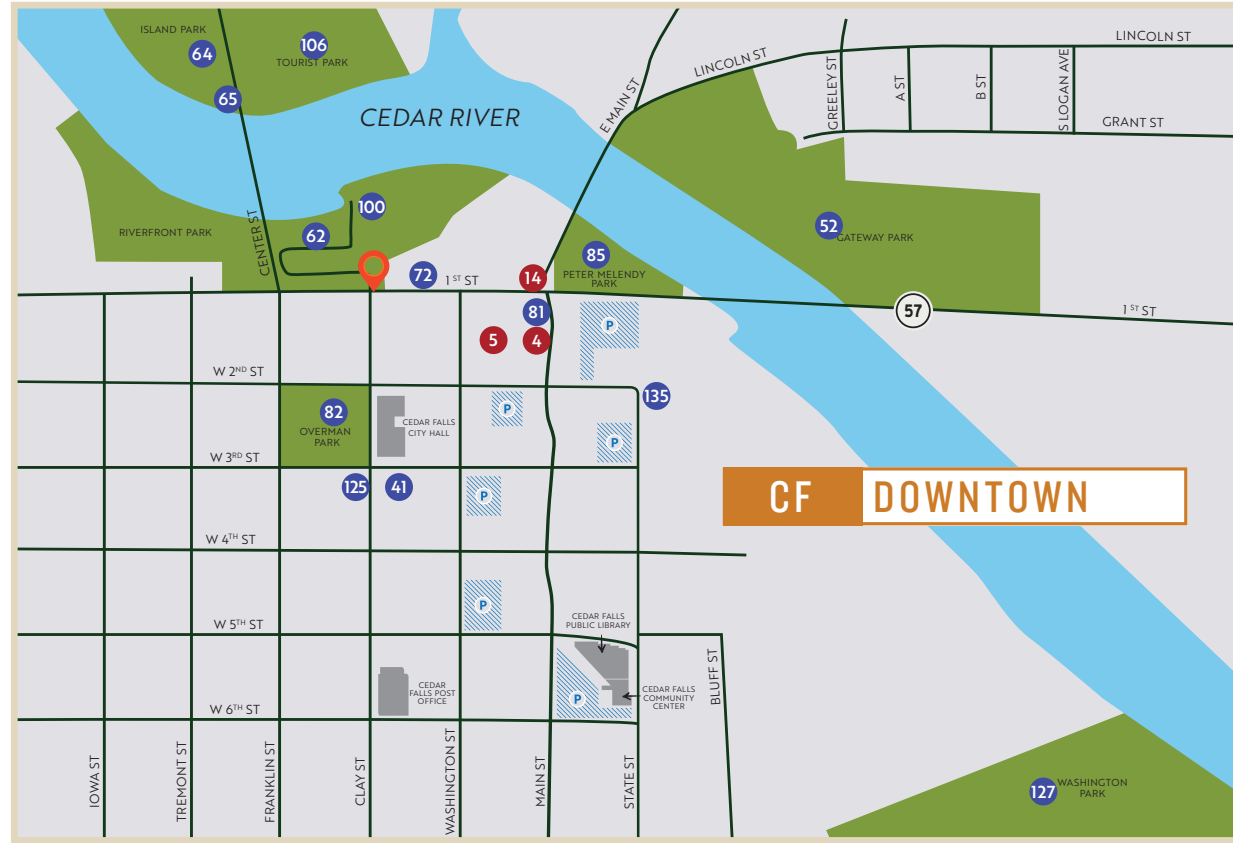

EVENTS ARE ADDED DAILY
CEDARVALLEY365.COM

FIND A LIST OF EVENTS ON

We invite you to explore the Cedar Valley.

We are always here to help you plan your perfect getaway, get the insider scoop, or find your next favorite place to stay or eat. Call, visit us in person, or find us online anytime.

TOURISM & VISITORS BUREAU
6510 HUDSON ROAD
CEDAR FALLS, IOWA 50613
(319) 268-4266
(800) 845-1955
CEDARFALLSTOURISM.ORG
HOURS **MON-FRI**
9AM-5PM

EXPERIENCE WATERLOO
500 JEFFERSON STREET
WATERLOO, IOWA 50701
(319) 233-8350
(800) 728-8431
EXPERIENCEWATERLOO.COM
HOURS **MON-FRI**
8AM-5PM