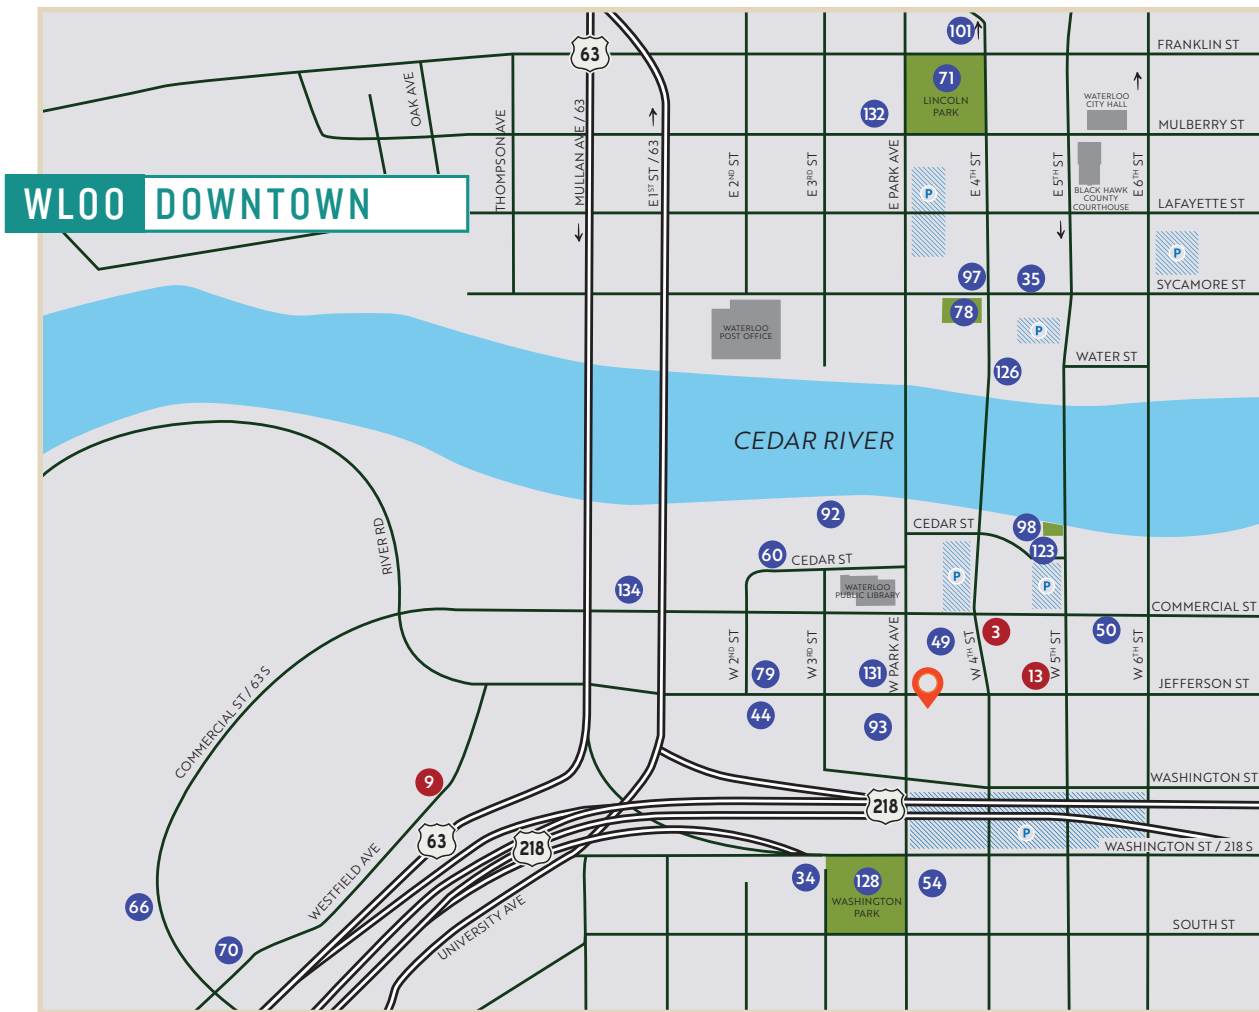

POINTS OF INTEREST cont.