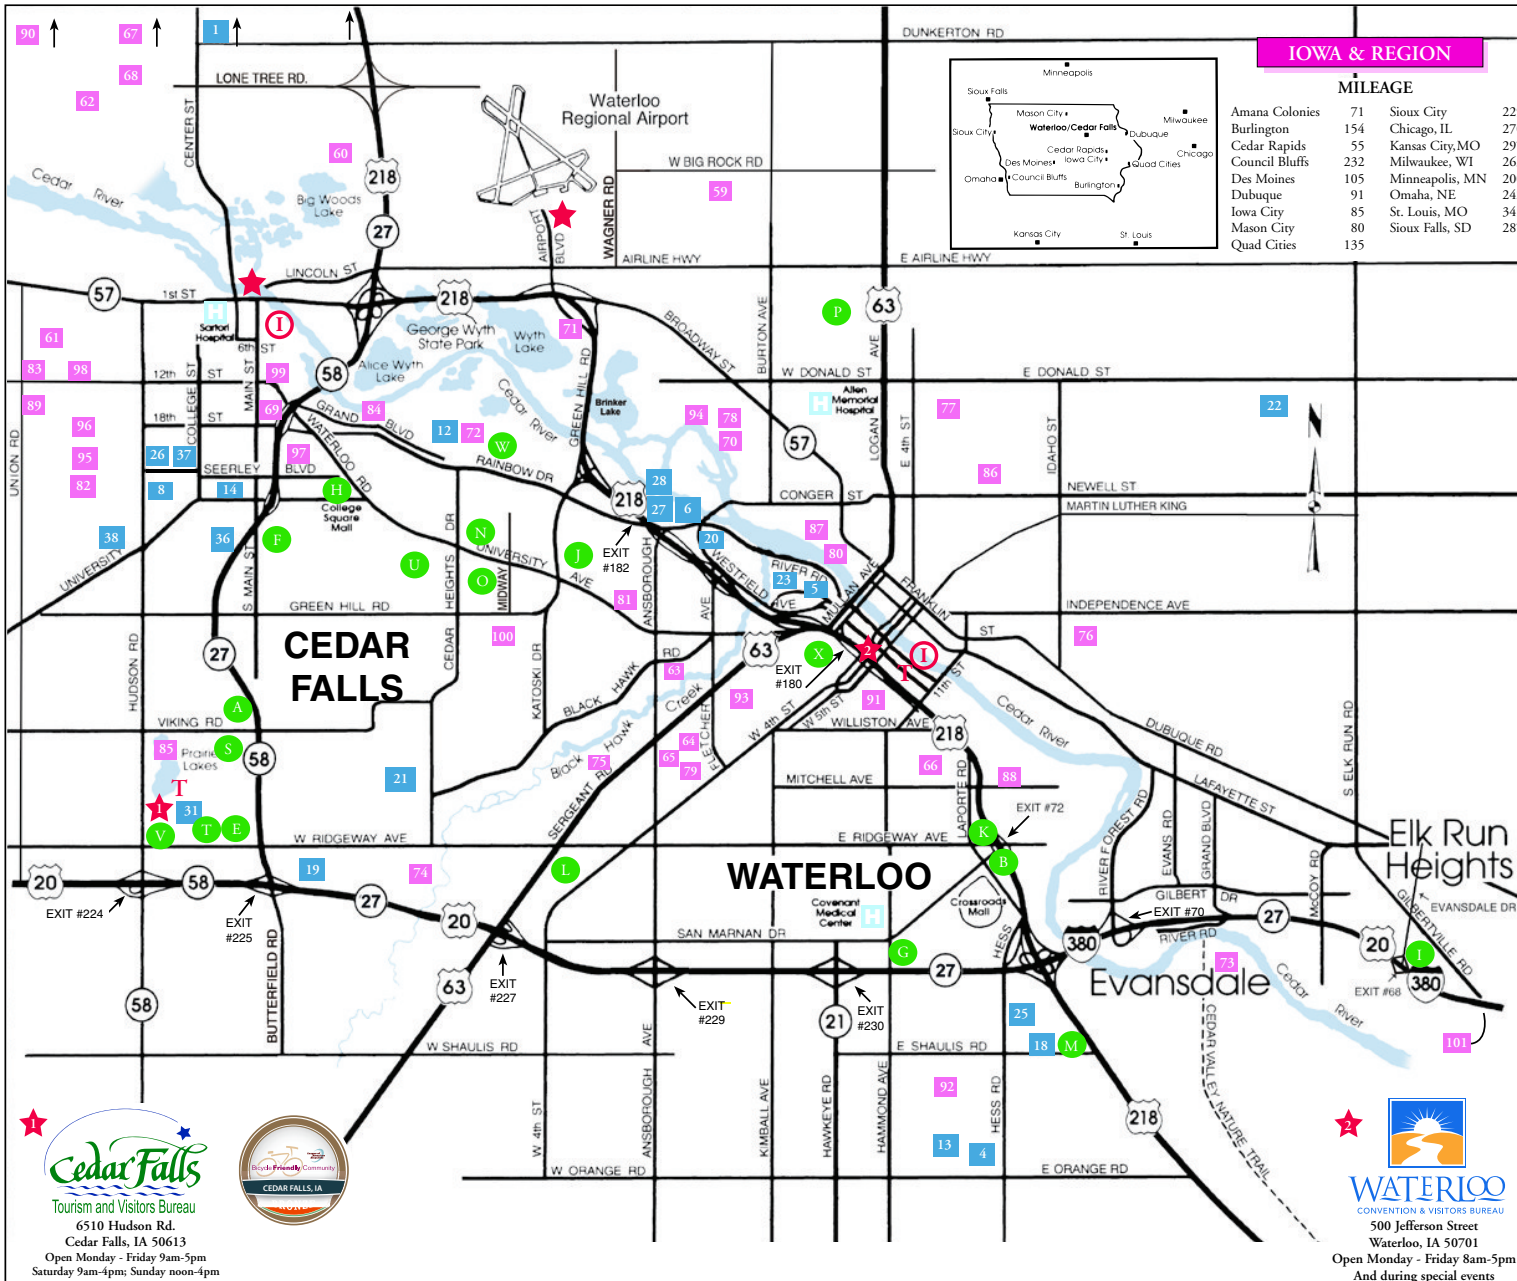

WATERLOO CEDAR FALLS METRO AREA

www.VisitTheCedarValley.com

Please see other side for attractions and inset maps.

MAP KEY

- ★ Visitor Information Centers
- T Trail Head
- I Inset Map - other side
- H Hospital