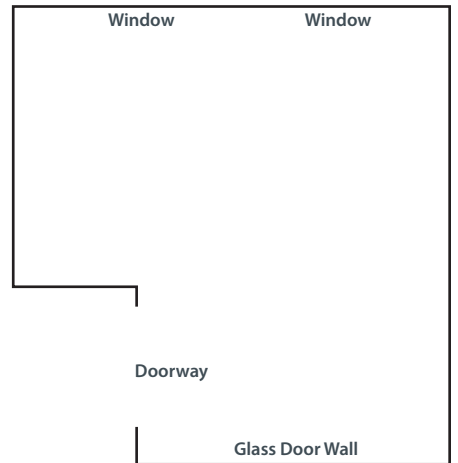

The building is two stories (no elevator). Room 1 is on the main level and features a separate exterior door and candle wall. Room 2 is upstairs, overlooking Main Street. Room 3 is upstairs and works well for small groups. Room 4 is upstairs and offers the most privacy. All rooms provide internet access. Rooms 2-4 are connected by sets of glass French doors.

ROOM CAPACITY

Meeting Room	Sq. Ft.	Dimension	Reception	Banquet	Theater	Classroom	U Shape
Main	810	20x40.5	64	64	-	-	-
Upstairs Front	306	12x20.5 + 5x12	26	26	-	-	-
Upstairs Middle	143	11x13	10	10	-	-	-
Upstairs Back	200	10x20	18	18	-	-	-

Main

Upstairs Middle

Upstairs Front

Upstairs Back