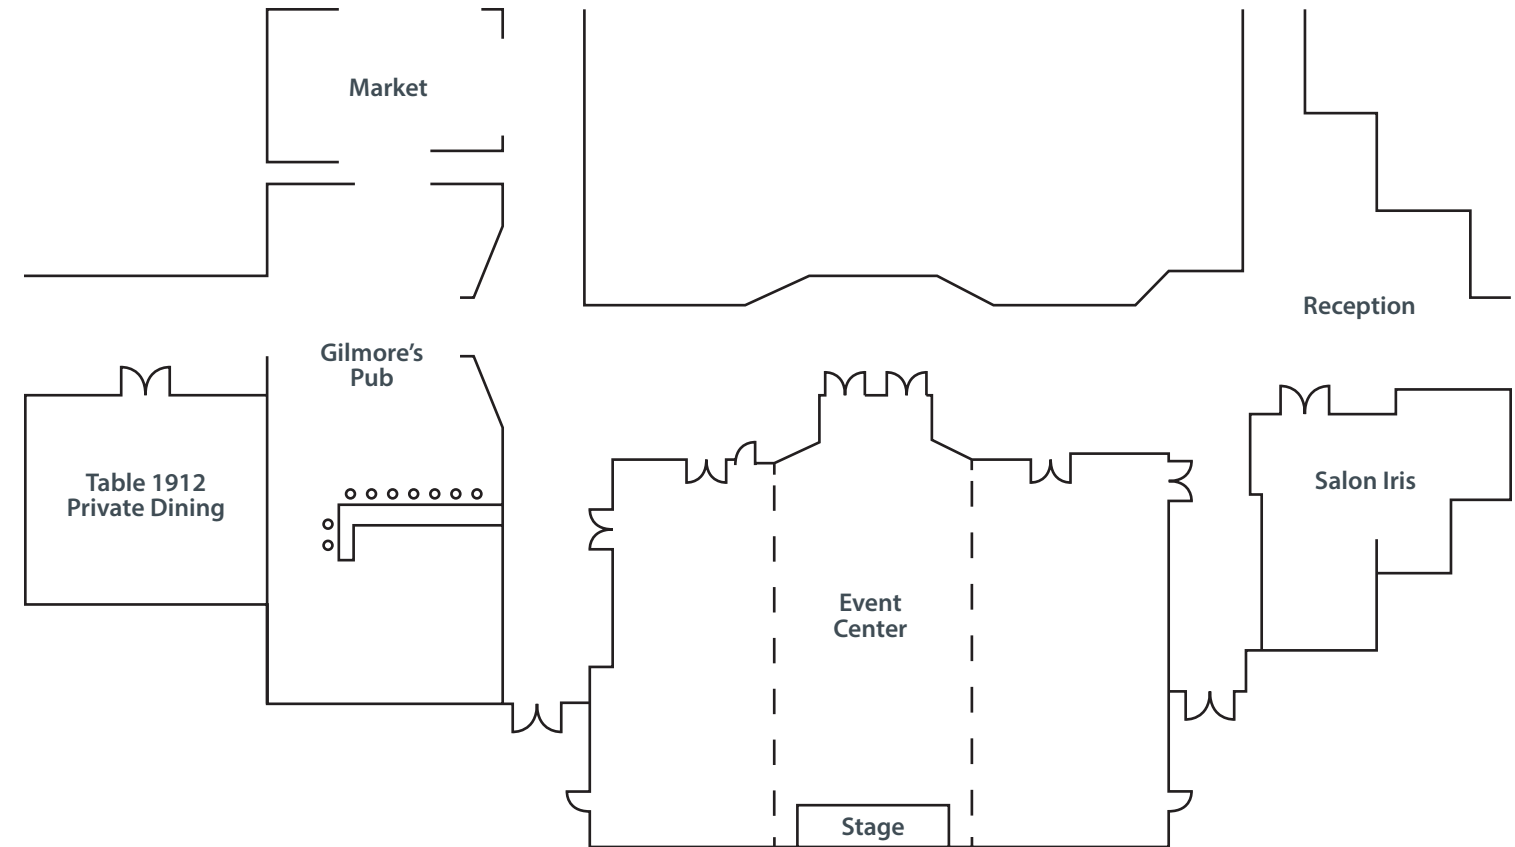

5307 Caraway Lane
Cedar Falls, IA 50613

Ph 319-859-9324

diamondeventcentercf.com

FEATURES

- 7,891 sq. ft. of customizable event space
- 2,000 sq. ft. of pre-function space
- 9,891 total sq. ft (indoors)
- Onsite bar and deli/grocery market
- Full event and banquet staff
- State of the art catering kitchen
- Ideal for any type of event
- Complete audio-visual capabilities
- Inside Jorgensen Plaza

FLOOR PLAN ⇨

Jorgensen Plaza

Gilmore's Pub • Table 1912 Private Dining
The Market Deli | Grocery | Gifts • Salon Iris

ROOM CAPACITY

Meeting Room	Sq. Ft.	Dimension	Reception	Banquet	Theater
Diamond Event Center	6,259	92 x 66	500	400	500
Diamond Event Center North	2,088	31 x 66	170	100	180
Diamond Event Center Middle	2,266	34 x 66	170	100	180
Diamond Event Center South	1,904	26 x 66	170	100	180
Pre-function	2,068				
Table 1912 Private Dining	1,591	43 x 37	75	50	