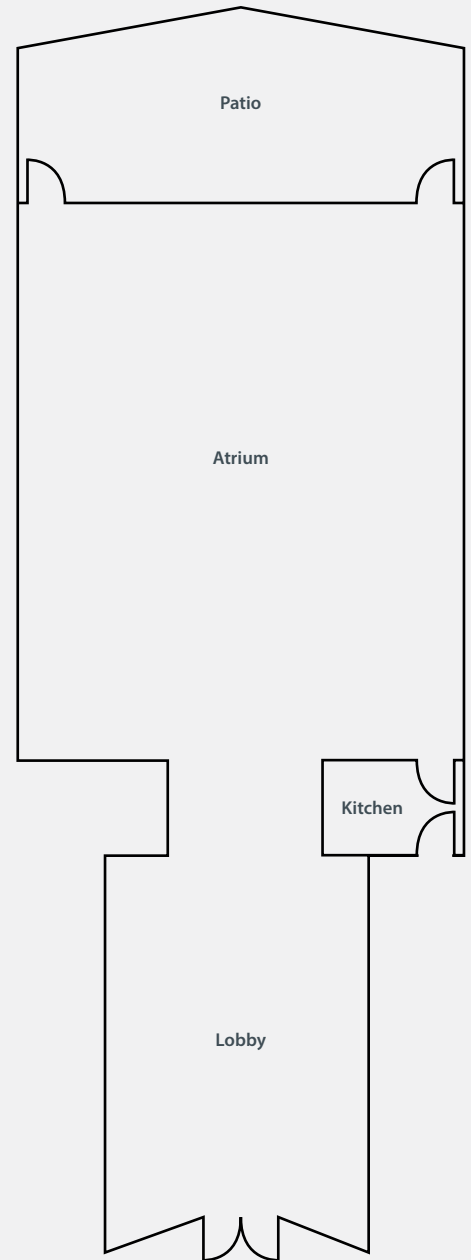

THE ATRIUM

at Prairie Lakes
Technology Park

1025 Technology Parkway
Cedar Falls, IA 50613

Ph 319-988-1606

prairielakespark.com

FEATURES

- Located in the heart of the Cedar Falls Industrial Park
- 2,000 square feet of space
- Seats up to 175 guests
- Customizable space with furniture options
- Features kitchenette, large lobby and outdoor patio
- No food/drink restrictions

ROOM CAPACITY

Meeting Room	Sq. Ft.	Dimension	Reception	Banquet	Theater	Classroom	U Shape
Atrium	2000	48x50	175	175	–	46–60	48
Lobby	1056	24x44	35	35	–	–	–
Patio	608	38x16	–	–	–	–	–