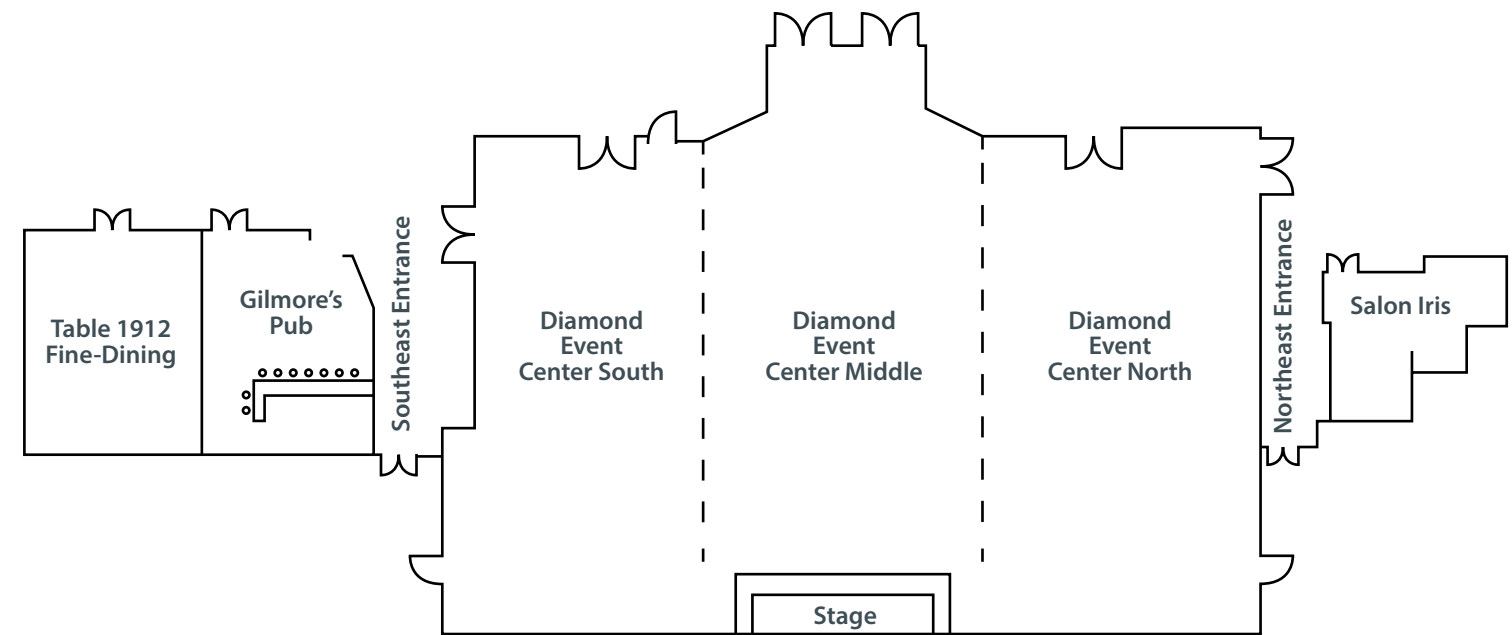

5307 Caraway Lane
Cedar Falls, IA 50613

Ph 319-859-9324

diamondeventcentercf.com

FEATURES

- 6,300 sq. ft. of customizable event space
- 2,000 sq. ft. of pre-function space
- 8,300 total sq. ft. (indoors)
- Onsite restaurant/bar
- Full event and banquet staff
- State of the art catering kitchen
- Ideal for any type of event
- Complete audio-visual capabilities
- Attached to Jorgensen Plaza

FLOOR PLAN ⇨

Jorgensen Plaza

Gilmore's Pub • Table 1912 • Caraway Cafe • Salon Iris
Gift Shop • Grab & Go Deli

ROOM CAPACITY

Meeting Room	Sq. Ft.	Dimension	Reception	Banquet	Theater
Diamond Event Center	6,259	92 x 66	500	400	500
Diamond Event Center North	2,088	31 x 66	170	100	180
Diamond Event Center Middle	2,266	34 x 66	170	100	180
Diamond Event Center South	1,904	26 x 66	170	100	180
Pre-function	2,068				