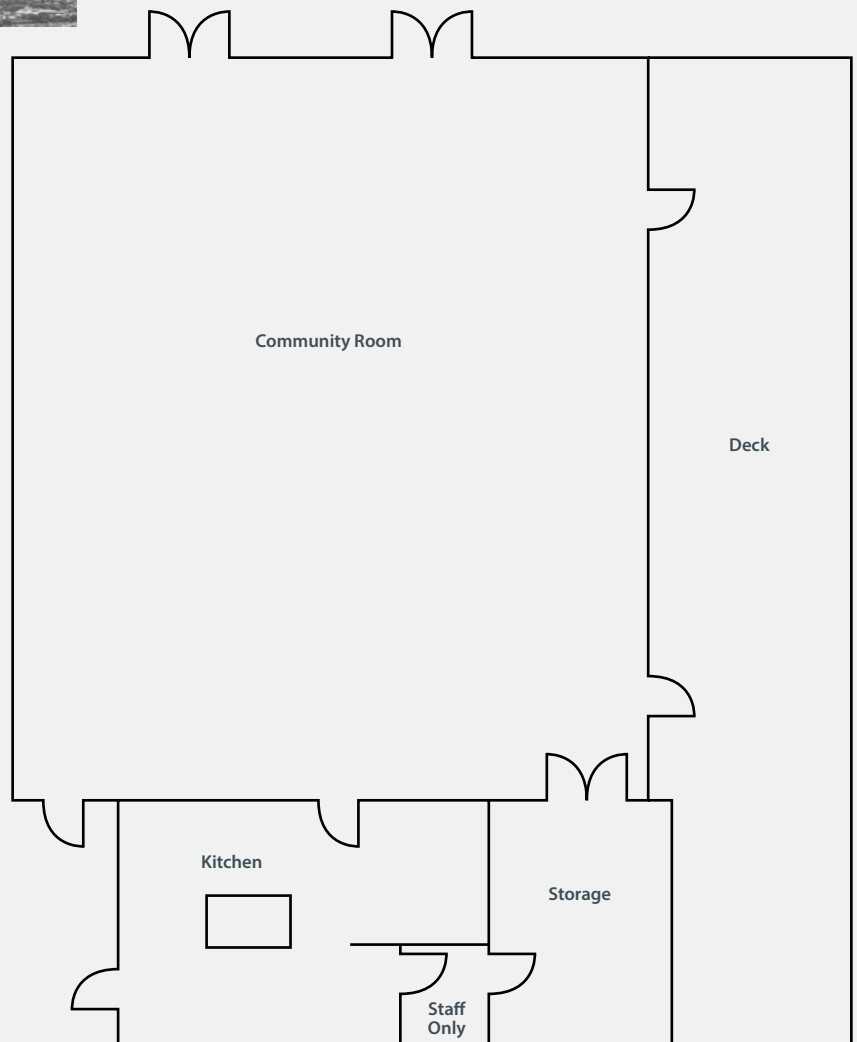

HARTMAN RESERVE INTERPRETIVE CENTER

657 Reserve Drive
Cedar Falls, IA 50613

Ph 319-277-2187

hartmanreserve.org

FEATURES

- Over 2000 square feet of event space
- Seats up to 134 guests
- Overlooks a gorgeous wooded bluff
- Rental includes facility plus surrounding grounds
- Parking up to 50 vehicles

ROOM CAPACITY

Meeting Room	Sq. Ft.	Dimension	Reception	Banquet	Theater	Classroom	U Shape
Community Rm	2002	40.5x49.5	134	134	-	134	-