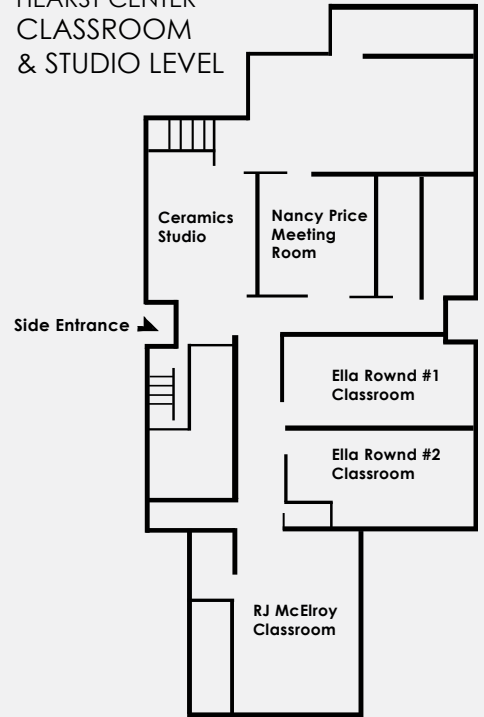

304 West Seerley Boulevard
Cedar Falls, IA 50613

Ph 319-268-5502

thehearst.org

HEARST CENTER
CLASSROOM
& STUDIO LEVEL

FEATURES

- Over 3,500 square feet of meeting space divided into 6 rooms
- Accommodates up to 120 guests
- Outdoor 990 square foot Woodland Sculpture Garden
- Kitchenette with no food restrictions
- Parking up to 22 vehicles

ROOM CAPACITY

Meeting Room	Sq. Ft.	Dimension	Reception	Banquet	Theater	Classroom	U Shape
Mae Latta	1280	32x40	120-145	-	120	18-30	18-30
Reading Rm	264	11x24	-	-	-	8-10	-
McElroy	640	20x32	-	-	45	36	36
Rownd 1	560	20x28	30-65	-	50	30	30
Rownd 2	560	20x28	30-65	-	50	30	30
Nancy Price	238	14x17	-	-	-	10-12	-
Corning Patio	990	45x22	35-65	-	-	-	-

HEARST CENTER
GALLERY LEVEL