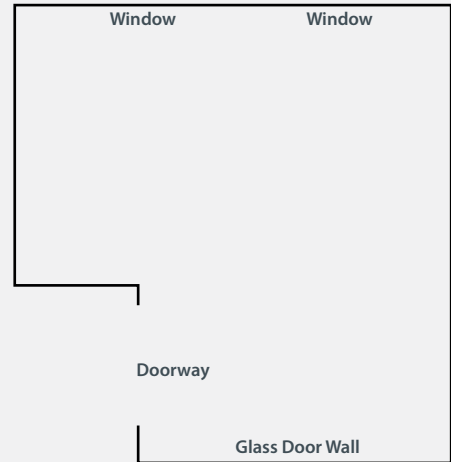

222 Main Street
Cedar Falls, IA 50613

Ph 319-268-7222

montage-cf.com

FEATURES

- Two story building with private dining/meeting rooms
- Seats up to 64 guests
- Located on Main Street, Downtown Cedar Falls
- Gourmet dining with award-winning wine list
- Outdoor rooftop patio with fire pit
- Private 29 space parking lot

Main

Upstairs Front

Upstairs Back

Upstairs Middle

ROOM CAPACITY

Meeting Room	Sq. Ft.	Dimension	Reception	Banquet	Theater	Classroom	U Shape
Main	810	20x40.5	64	64	-	-	-
Upstairs Front	306	12x20.5 + 5x12	26	26	-	-	-
Upstairs Middle	143	11x13	10	10	-	-	-
Upstairs Back	200	10x20	18	18	-	-	-