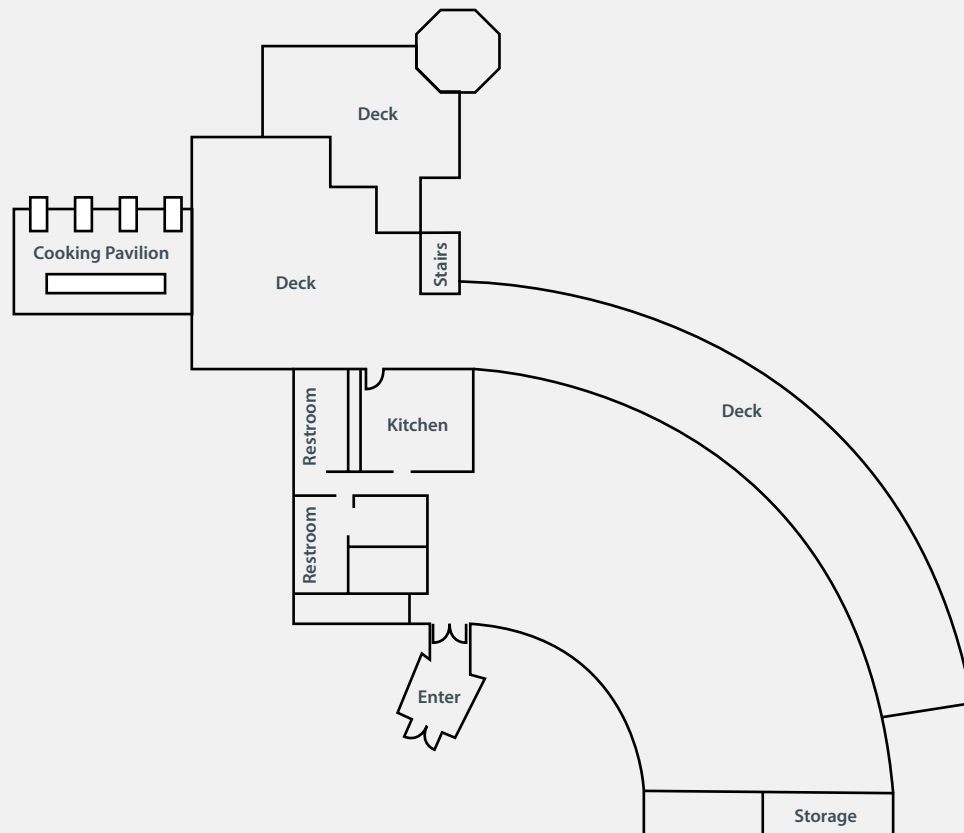

ROTARY RESERVE

5932 N Union Road
Cedar Falls, IA 50613

Ph 319-433-7275

mycountyparks.com

FEATURES

- 3,600 square foot multipurpose room
- Seats up to 300 guests
- Deck expansion includes two levels, a gazebo, BBQ grills, and a pavilion
- Located on the banks of the Cedar River
- Parking up to 100 vehicles

ROOM CAPACITY

Meeting Room	Sq. Ft.	Dimension	Reception	Banquet	Theater	Classroom	U Shape
Rotary Reserve	3,600	Irregular	300	300	-	300	-