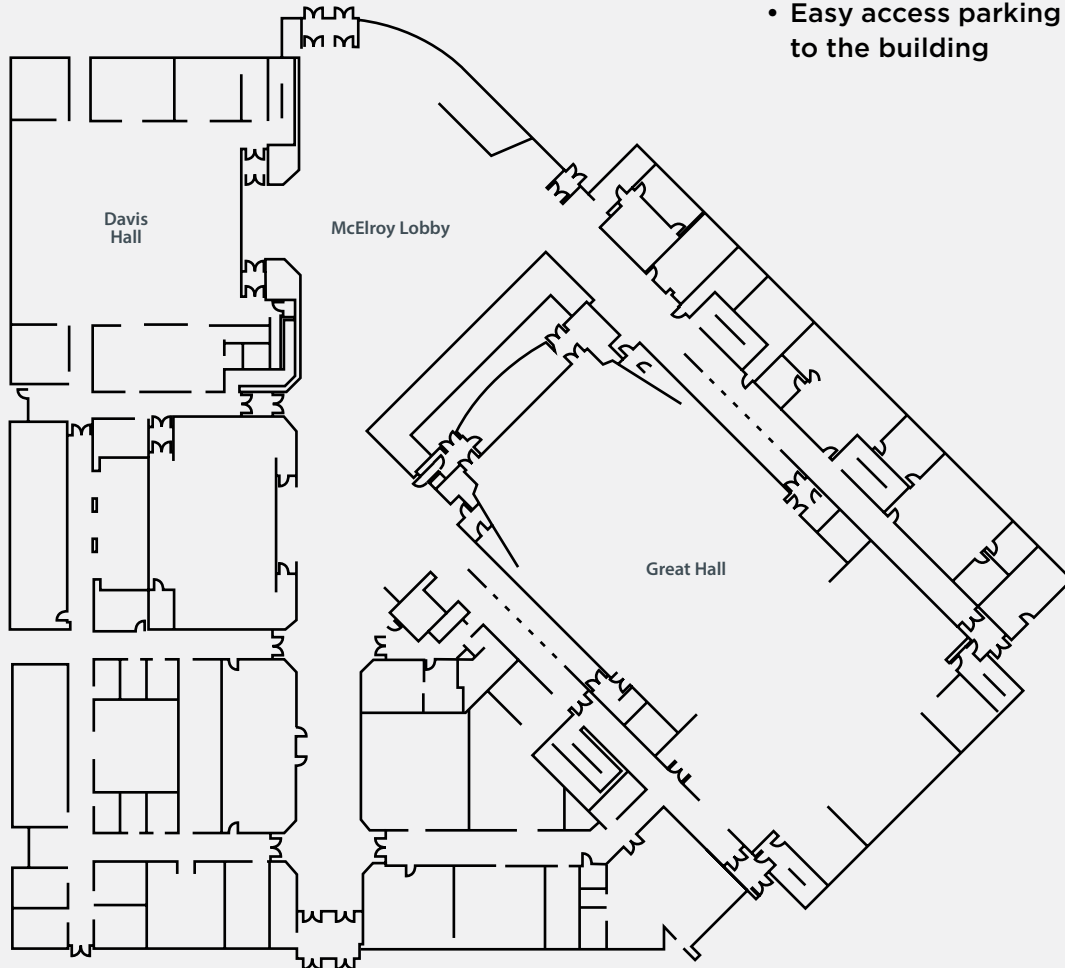

## FEATURES

- 3,750 square foot lobby
- 1,560 square foot Great Hall
- Seats up to 1,650 guests
- Lobby includes marble tile with a grand staircase
- Great space for luncheons and cocktail receptions
- Easy access parking adjacent to the building

## ROOM CAPACITY

Meeting Room	Sq. Ft.	Dimension	Reception	Banquet	Theater	Classroom	U Shape
Gallagher—							
Great Hall	1,560	40 x 39	—	—	1,650	—	—
	stage space						
Lobby	3,750	50 x 75	250	200	350	—	—
Davis Hall	2,322	43 x 54	100	100	250	100	50

**FEATURES**

- 4,350 square foot ballroom
- Seats up to 425 guests
- Additional seating up to 250 guests on Lounge and Porch
- 30 foot ceilings
- Overlooks the Campanile Plaza on central campus
- Parking structure located across the street

## ROOM CAPACITY

Meeting Room	Sq. Ft.	Dimension	Reception	Banquet	Theater	Classroom	U Shape
<b>Maucker Union—</b>							
Full Ballroom	7,800	65 x 120	933	528	700	84	45
1/3 Ballroom	2,600	65 x 40	311	144	200	210	—
Ballroom Lobby	3,100		150	—	—	—	—
Presidential Rm	880		—	32	60	40	18
St. College Rm	960		—	32	60	32	18
Oak Room	1,340		—	64	80	48	26
Elm Room	740		—	32	50	34	18
University Rm	2,100		—	96	130	100	45
College Eye Rm	660		—	—	30	14	14
Old Gold Rm	490		—	—	26	14	14
Purple Pen Rm	470		—	—	26	14	14
Coffeehouse	7,300		1,000	—	—	—	—
<b>Hemisphere</b>							
Lounge	4,150		150	—	—	—	—
Plaza Conf.	550		—	—	—	—	12