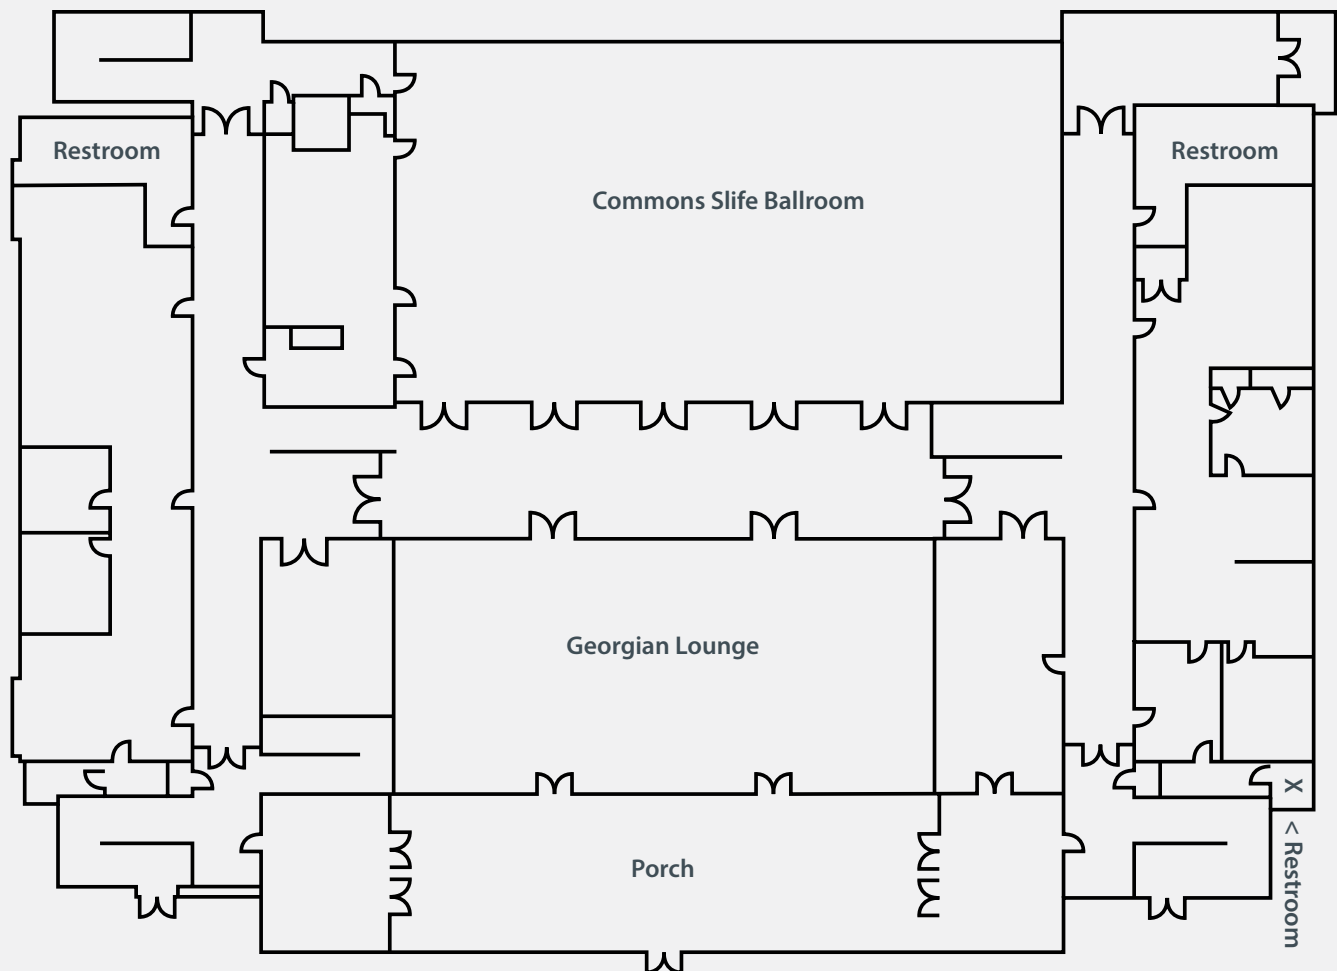

## FEATURES

- 3,750 square foot lobby
- 1,560 square foot Great Hall
- Seats up to 1,650 guests
- Lobby includes marble tile with a grand staircase
- Great space for luncheons and cocktail receptions
- Easy access parking adjacent to the building

## ROOM CAPACITY

Meeting Room	Sq. Ft.	Dimension	Reception	Banquet	Theater	Classroom	U Shape
Gallagher—							
Great Hall	1,560	40 x 39	—	—	1,650	—	—
	stage space						
Lobby	3,750	50 x 75	250	200	350	—	—
Davis Hall	2,322	43 x 54	100	100	250	100	50

**FEATURES**

- 4,350 square foot ballroom
- Seats up to 425 guests
- Additional seating up to 250 guests on Lounge and Porch
- 30 foot ceilings
- Overlooks the Campanile Plaza on central campus
- Parking structure located across the street

## ROOM CAPACITY

Meeting Room	Sq. Ft.	Dimension	Reception	Banquet	Theater	Classroom	U Shape
<b>Maucker Union—</b>							
Full Ballroom	7,800	65 x 120	933	528	700	84	45
1/3 Ballroom	2,600	65 x 40	311	144	200	210	—
Ballroom Lobby	3,100		150	—	—	—	—
Presidential Rm	880		—	32	60	40	18
St. College Rm	960		—	32	60	32	18
Oak Room	1,340		—	64	80	48	26
Elm Room	740		—	32	50	34	18
University Rm	2,100		—	96	130	100	45
College Eye Rm	660		—	—	30	14	14
Old Gold Rm	490		—	—	26	14	14
Purple Pen Rm	470		—	—	26	14	14
Coffeehouse	7,300		1,000	—	—	—	—
<b>Hemisphere</b>							
Lounge	4,150		150	—	—	—	—
Plaza Conf.	550		—	—	—	—	12