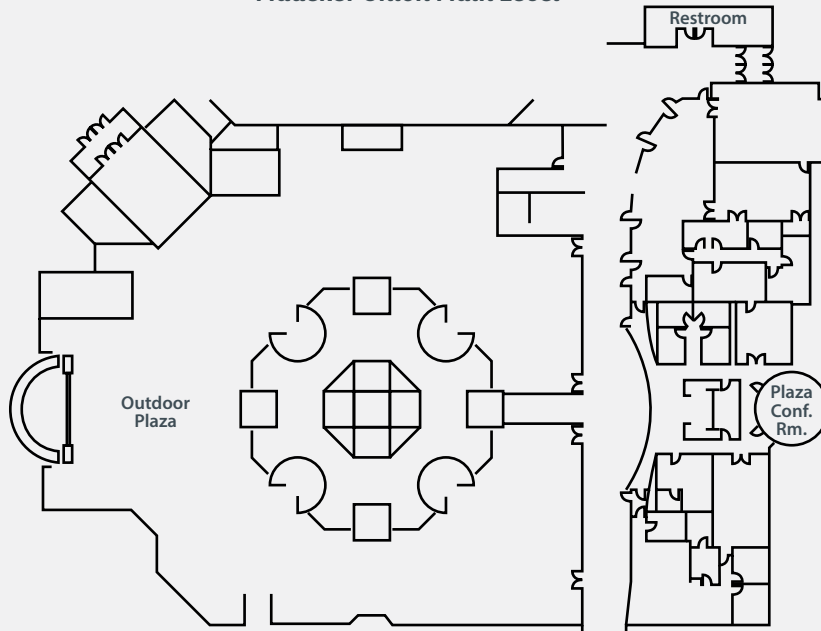

**FEATURES**

- 4,350 square foot ballroom
- Seats up to 425 guests
- Additional seating up to 250 guests on Lounge and Porch
- 30 foot ceilings
- Overlooks the Campanile Plaza on central campus
- Parking structure located across the street

**ROOM CAPACITY**

Meeting Room	Sq. Ft.	Dimension	Reception	Banquet	Theater	Classroom	U Shape
Commons—							
Slife Ballroom	4,350	47 x 90	375	320	425		
Georgian Lounge	2,450	33 x 74	250	120	180		
Porch	1,500	20 x 75	w/ lounge	64	95		

## FEATURES

- 7,800 square foot ballroom
- Seats up to 933 guests
- Flexible space can be divided into three separate sections
- Breakout rooms available
- Centrally located on campus

Maucker Union Main Level

## ROOM CAPACITY

Meeting Room	Sq. Ft.	Dimension	Reception	Banquet	Theater	Classroom	U Shape
<b>Maucker Union—</b>							
Full Ballroom	7,800	65 x 120	933	528	700	84	45
1/3 Ballroom	2,600	65 x 40	311	144	200	210	—
Ballroom Lobby	3,100		150	—	—	—	—
Presidential Rm	880		—	32	60	40	18
St. College Rm	960		—	32	60	32	18
Oak Room	1,340		—	64	80	48	26
Elm Room	740		—	32	50	34	18
University Rm	2,100		—	96	130	100	45
College Eye Rm	660		—	—	30	14	14
Old Gold Rm	490		—	—	26	14	14
Purple Pen Rm	470		—	—	26	14	14
Coffeehouse	7,300		1,000	—	—	—	—
<b>Hemisphere</b>							
Lounge	4,150		150	—	—	—	—
Plaza Conf.	550		—	—	—	—	12