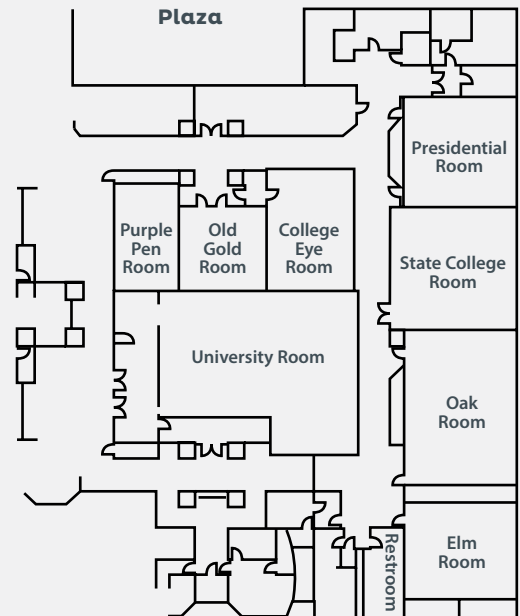

**FEATURES**

- 4,350 square foot ballroom
- Seats up to 425 guests
- Additional seating up to 250 guests on Lounge and Porch
- 30 foot ceilings
- Overlooks the Campanile Plaza on central campus
- Parking structure located across the street

**ROOM CAPACITY**

Meeting Room	Sq. Ft.	Dimension	Reception	Banquet	Theater	Classroom	U Shape
Commons—							
Slife Ballroom	4,350	47 x 90	375	320	425		
Georgian Lounge	2,450	33 x 74	250	120	180		
Porch	1,500	20 x 75	w/ lounge	64	95		

## FEATURES

- 7,800 square foot ballroom
- Seats up to 933 guests
- Flexible space can be divided into three separate sections
- Breakout rooms available
- Centrally located on campus

Maucker Union Main Level

## ROOM CAPACITY

Meeting Room	Sq. Ft.	Dimension	Reception	Banquet	Theater	Classroom	U Shape
<b>Maucker Union—</b>							
Full Ballroom	7,800	65 x 120	933	528	700	84	45
1/3 Ballroom	2,600	65 x 40	311	144	200	210	—
Ballroom Lobby	3,100		150	—	—	—	—
Presidential Rm	880		—	32	60	40	18
St. College Rm	960		—	32	60	32	18
Oak Room	1,340		—	64	80	48	26
Elm Room	740		—	32	50	34	18
University Rm	2,100		—	96	130	100	45
College Eye Rm	660		—	—	30	14	14
Old Gold Rm	490		—	—	26	14	14
Purple Pen Rm	470		—	—	26	14	14
Coffeehouse	7,300		1,000	—	—	—	—
<b>Hemisphere</b>							
Lounge	4,150		150	—	—	—	—
Plaza Conf.	550		—	—	—	—	12