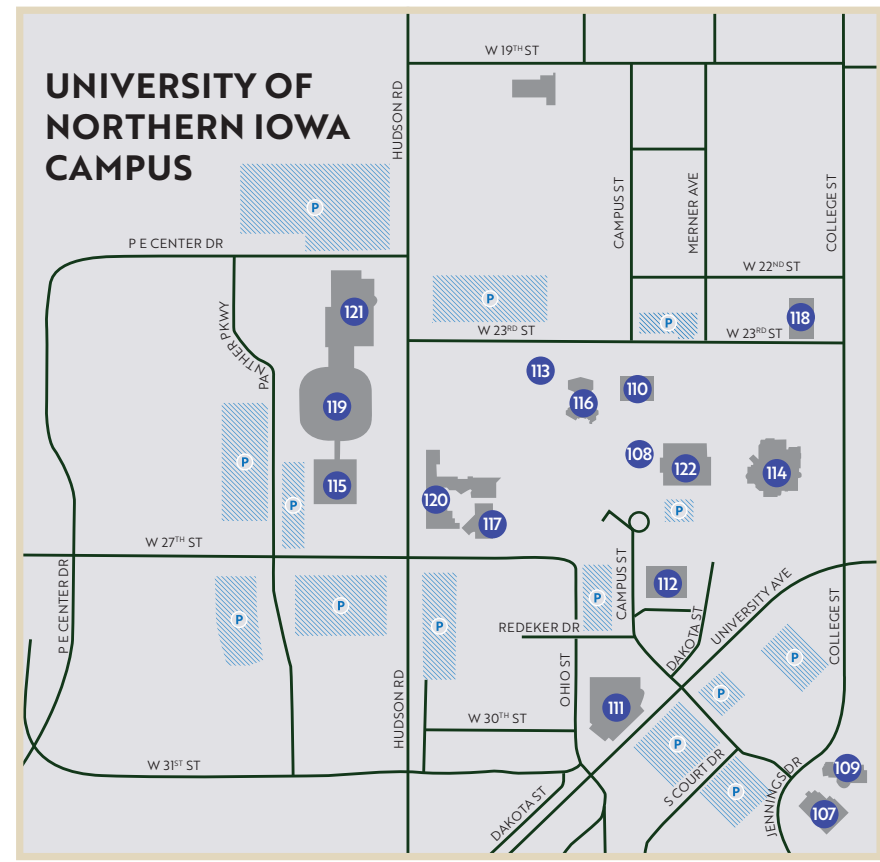

EVENTS ARE ADDED DAILY
CEDARVALLEY365.COM

FIND A LIST OF EVENTS ON

We invite you to explore the Cedar Valley!

We are always here to help you plan your perfect getaway, get the insider scoop, or find your next favorite place to stay or eat. Call, visit us in person, or find us online anytime.

Cedar Falls Tourism
6510 Hudson Road
Cedar Falls, Iowa 50613
319-268-4266
cedarfallstourism.org

HOURS MON-FRI
9AM-5PM

Experience Waterloo
716 Commercial Street
Waterloo, Iowa 50701
319-233-8350
experiencewaterloo.com

HOURS MON-FRI
8AM-5PM

POINTS OF INTEREST cont.