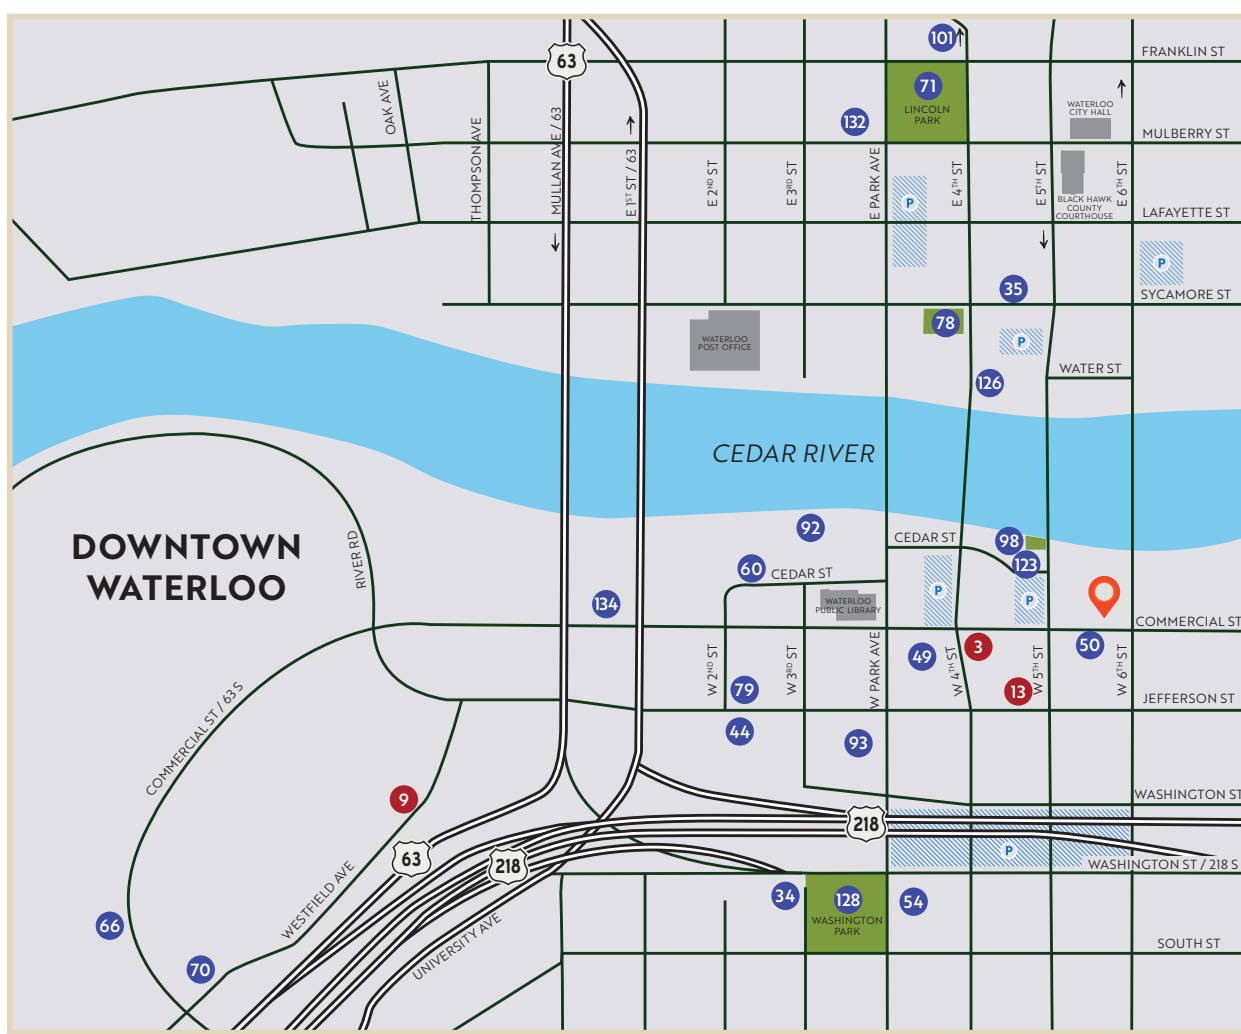

EVENTS ARE ADDED DAILY
CEDARVALLEY365.COM

FIND A LIST OF EVENTS ON

We invite you to explore the Cedar Valley!

We are always here to help you plan your perfect getaway, get the insider scoop, or find your next favorite place to stay or eat. Call, visit us in person, or find us online anytime.

Cedar Falls Tourism
6510 Hudson Road
Cedar Falls, Iowa 50613
319-268-4266
cedarfallstourism.org

HOURS MON-FRI
9AM-5PM

Experience Waterloo
716 Commercial Street
Waterloo, Iowa 50701
319-233-8350
experiencewaterloo.com

HOURS MON-FRI
8AM-5PM

POINTS OF INTEREST cont.