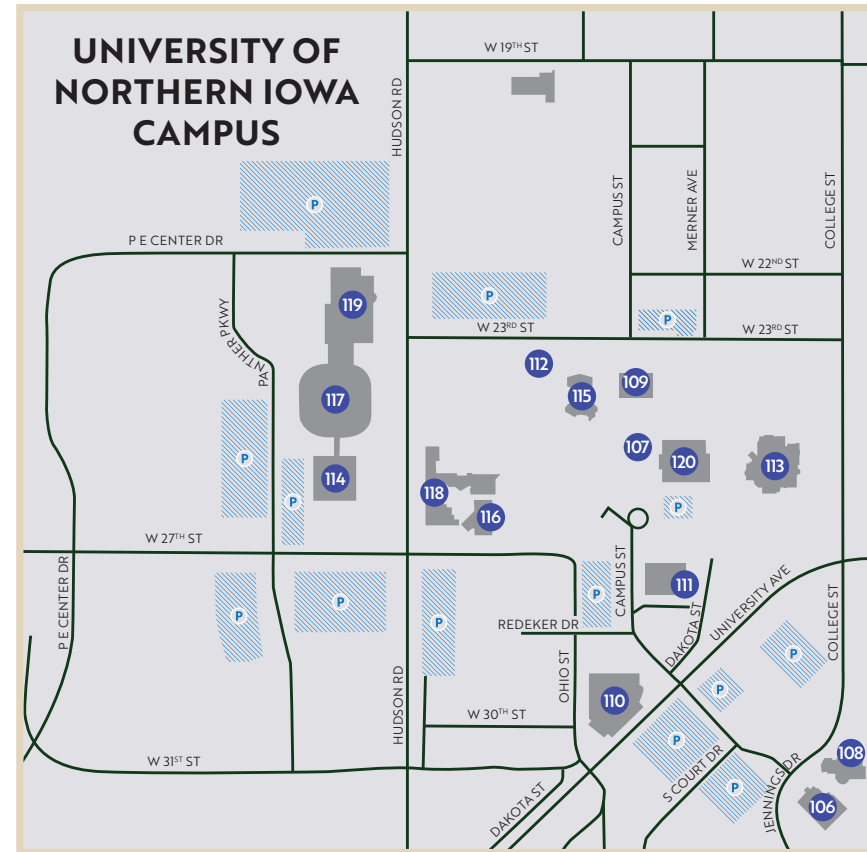

CEAR FALLS

TOURISM & VISITORS BUREAU
6510 HUDSON RD
CEDAR FALLS, IA 50613
319-268-4266

HOURS
MON-FRI 9AM-5PM
SAT 9AM-4PM
SUN NOON-4PM
CEDARFALLSTOURISM.ORG

EXPERIENCE
waterloo

500 JEFFERSON ST
WATERLOO, IA 50701
319-233-8350

HOURS
MON-FRI 8AM-5PM
EXPERIENCEWATERLOO.COM

Check out our online events calendar for a complete listing of events in the Cedar Valley

CEAR VALLEY 365
CALNDAR OF EVENTS
CEDARVALLEY365.COM