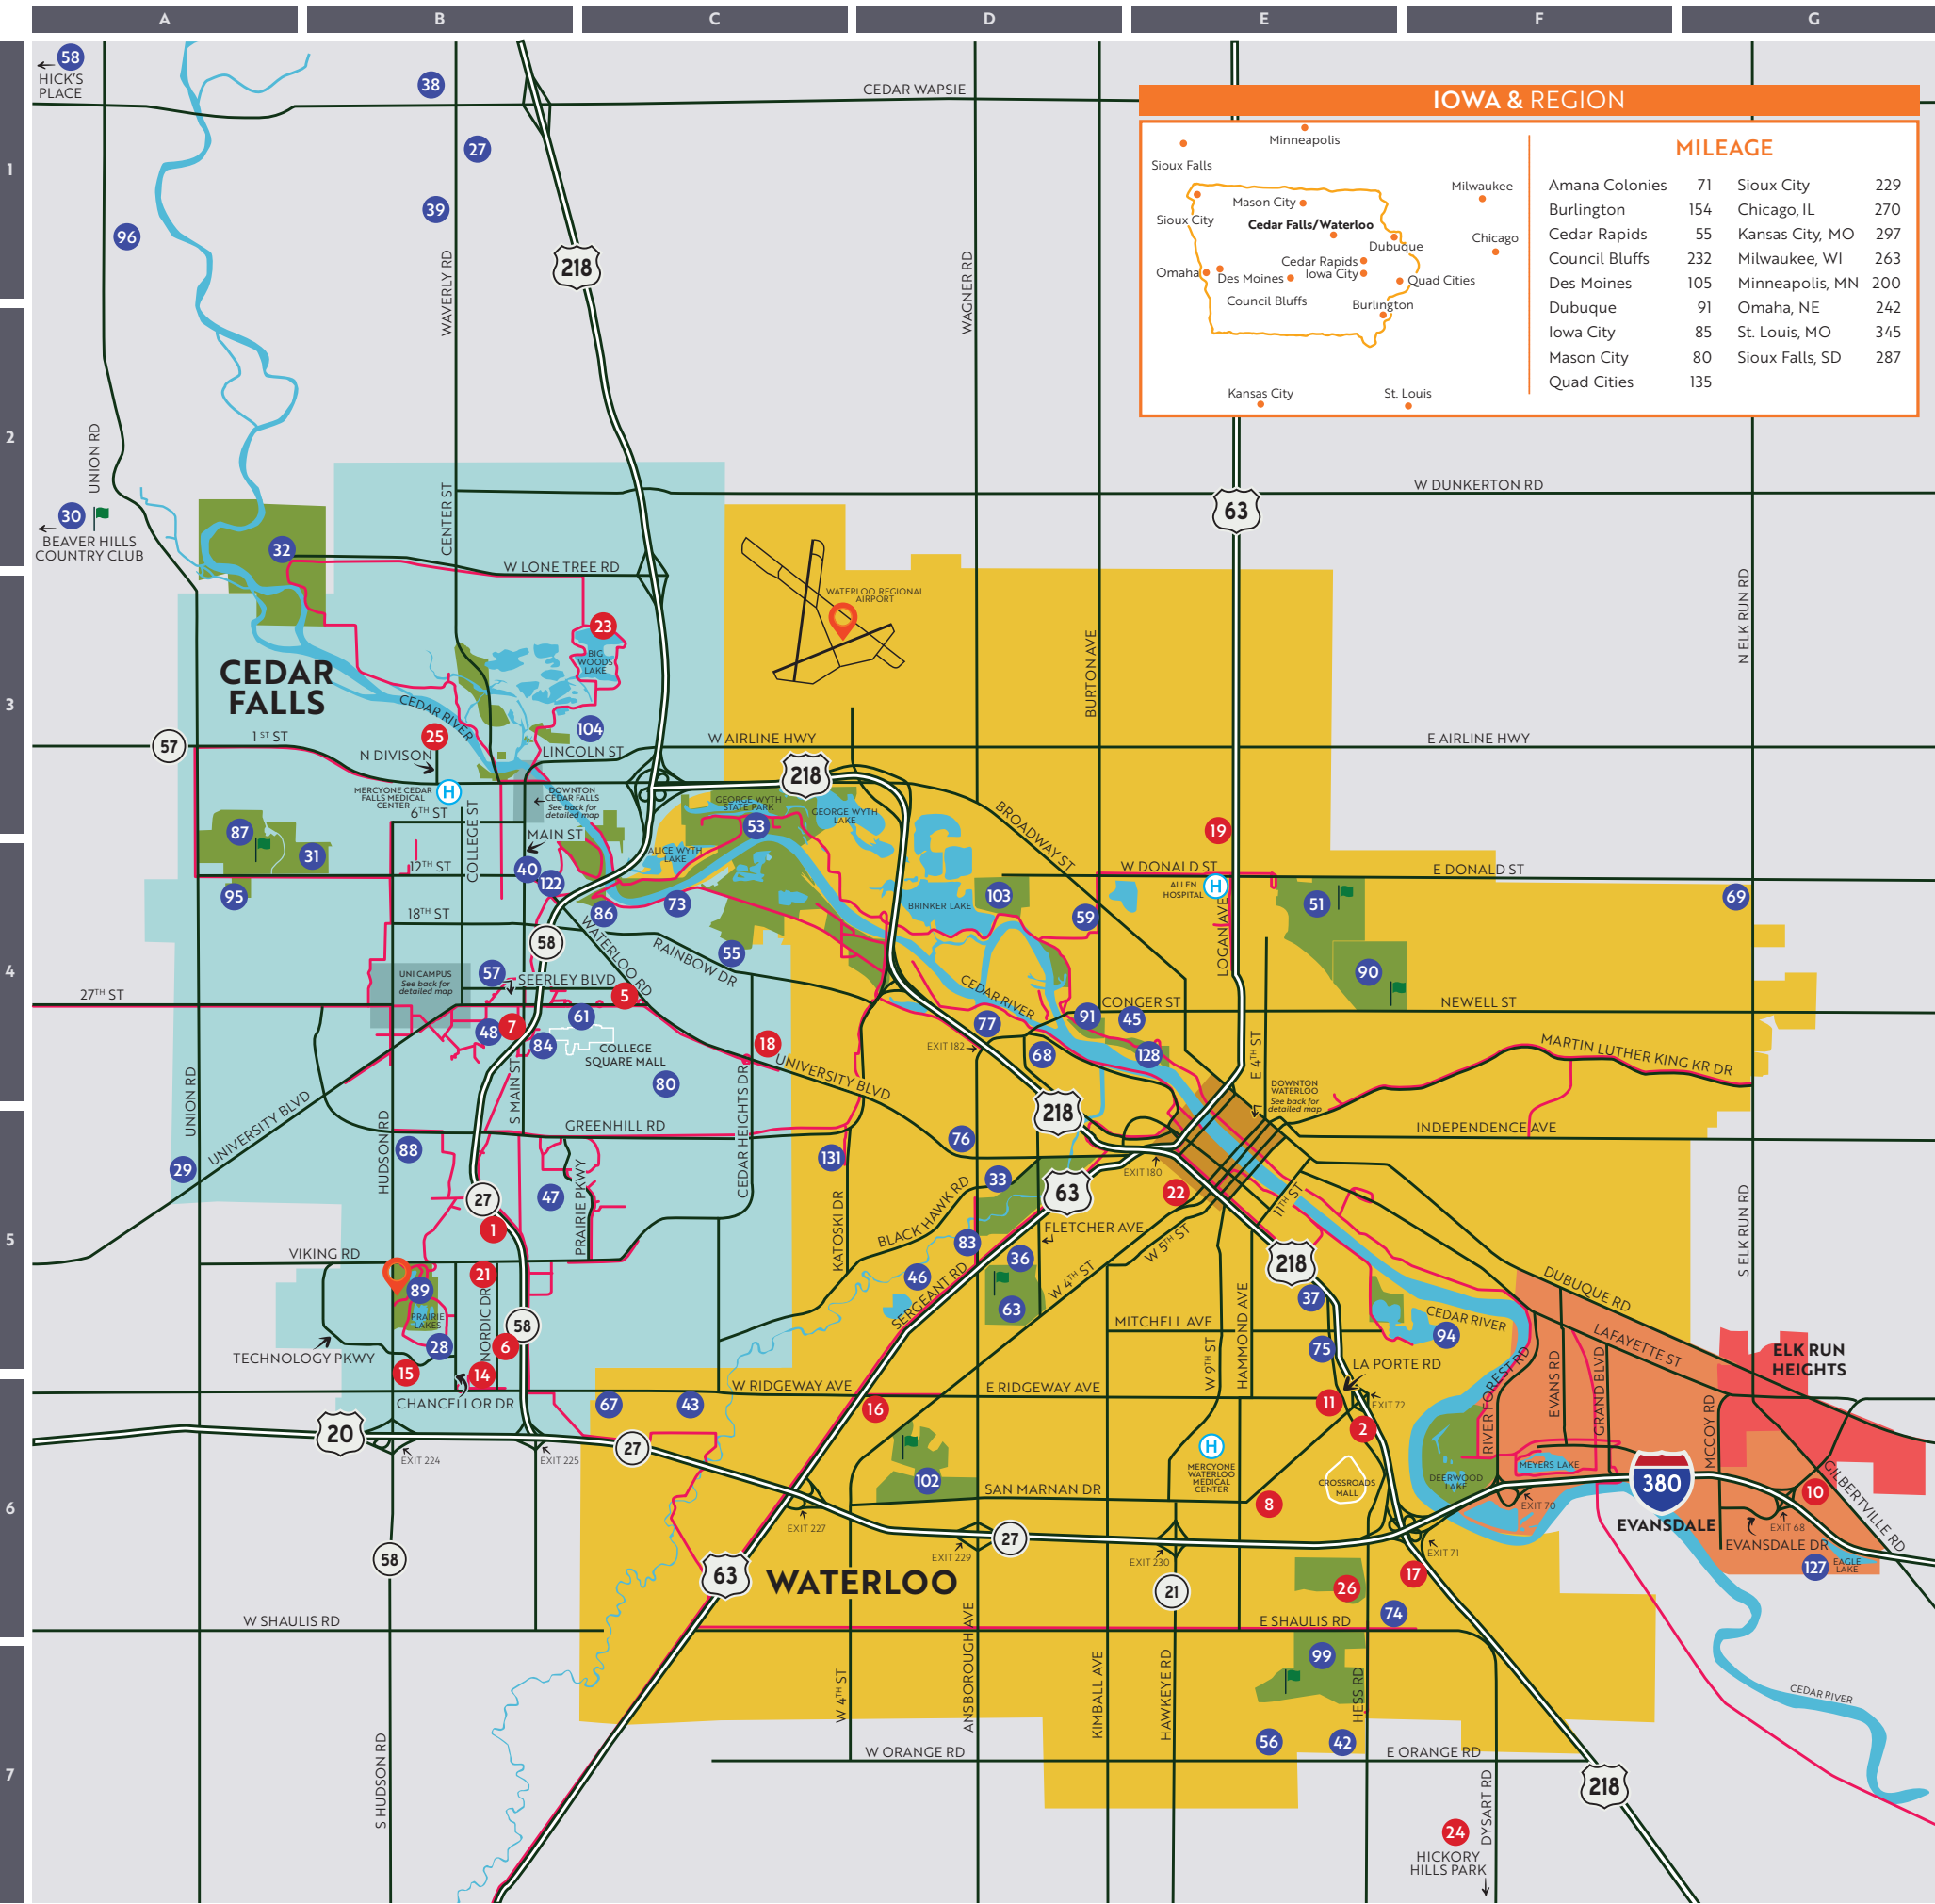

# CEDAR FALLS - WATERLOO METRO AREA

### IOWA & REGION

MILEAGE			
Amana Colonies	71	Sioux City	229
Burlington	154	Chicago, IL	270
Cedar Rapids	55	Kansas City, MO	297
Council Bluffs	232	Milwaukee, WI	263
Des Moines	105	Minneapolis, MN	200
Dubuque	91	Omaha, NE	242
Iowa City	85	St. Louis, MO	345
Mason City	80	Sioux Falls, SD	287
Quad Cities	135		

### MAP KEY

- VISITOR INFO CENTERS
- HOSPITALS
- HOTELS
- POINTS OF INTEREST
- CEDAR VALLEY TRAILS
- PARKING

### HOTELS

1	AmericInn Lodge & Suites	B5
2	Baymont Inn & Suites	E6
3	The Black Hawk Hotel	Downtown CF Map
4	The Black Hawk Hotel, Retro Motel	Downtown CF Map
5	Clarion Inn University Plaza	C4
2	Comfort Inn & Suites	E6
6	Comfort Suites	B5
7	Country Inn & Suites, Cedar Falls	B4
8	Country Inn & Suites, Waterloo	E6
9	Courtyard by Marriot	Downtown W'loo Map
5	Days Inn, Cedar Falls	C4
10	Days Inn, Evansdale	G6
11	Days Inn & Suites, Waterloo	E6
12	Econo Lodge Inn & Suites	Downtown W'loo Map
2	Fairfield Inn & Suites	E6
13	Hampton Inn, Cedar Falls (opening 2019)	Downtown CF Map
2	Hampton Inn, Waterloo	E6
14	Hilton Garden Inn	B6
15	Holiday Inn & Suites Hotel/Event Center (opening 2019)	B6
15	Holiday Inn Express, Cedar Falls	B6
2	Holiday Inn Express, Waterloo	E6
16	Howard Johnson	D6
17	Isle Casino Hotel Waterloo	F6
18	JLL Extended Stay Inn	C4
2	Motel 6	E6
19	Motel 6	E4
2	Quality Inn & Suites	E6
20	Ramada Inn	Downtown W'loo Map
21	Suburban Extended Stay	B5
14	Super 8, Cedar Falls	B6
11	Super 8, Waterloo	E6