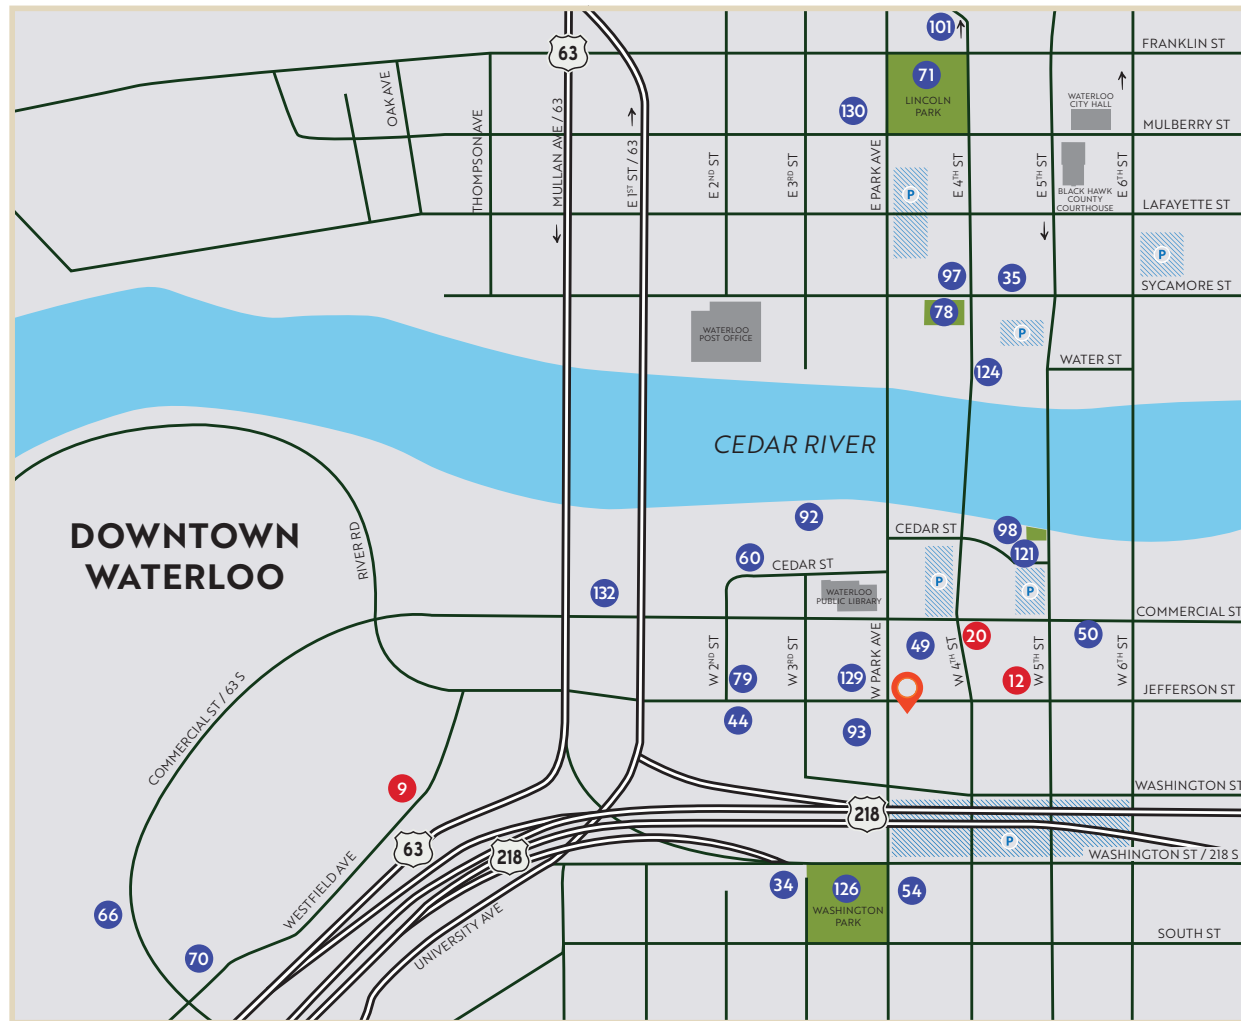

POINTS OF INTEREST cont.

54	Grout Museum of History & Science.....	Downtown W'loo Map
55	Hartman Reserve Nature Center.....	C4
56	Hawkeye Community College.....	E7
57	Hearst Center for the Arts.....	B4
24	Hickory Hills.....	F7
58	Hick's Place.....	A1
59	Hoing-Rice Softball Complex.....	D4
60	Hope Martin Theatre.....	Downtown W'loo Map
61	Hy-Vee College Square (EVENT SPACE).....	C4
62	Ice House Museum.....	Downtown CF Map
63	Irv Warren Memorial Golf Course.....	D5
64	Island Park.....	Downtown CF Map
65	Island Park Beach House.....	Downtown CF Map
17	Isle Casino Hotel Waterloo.....	F6
JOHN DEERE		
66	Drivetrain Operations.....	Downtown W'loo Map
67	Engine Works.....	C6
68	Foundry Operations.....	D4
69	Tractor Cab Assembly Operations.....	C4
70	Tractor & Engine Museum.....	Downtown W'loo Map
71	Lincoln Park.....	Downtown W'loo Map
72	Little Red Schoolhouse Museum.....	Downtown CF Map
73	Lookout Park.....	C4
74	Lost Island Water Park.....	F6
75	Majestic Moon.....	E5
76	Maple Lanes Bowling Center.....	D5
77	National Cattle Congress.....	D4
78	Newton's Park.....	Downtown W'loo Map
79	NWHOF Dan Gable Museum.....	Downtown W'loo Map
80	Orchard Hill Park.....	C4
81	Oster Regent Theatre.....	Downtown CF Map
82	Overman Park.....	Downtown CF Map
83	Pat Bowlsby Dog Park.....	D5
84	Paw Park.....	B4
85	Peter Melendy Park.....	Downtown CF Map
86	Pfeiffer Spring Park.....	C4
87	Pheasant Ridge Municipal Golf Course.....	A3
60	Phelps Youth Pavilion.....	Downtown W'loo Map
88	A Place to Play Inclusive Play Park (opening 2019).....	B5
89	Prairie Lakes Park.....	B5
90	Red Carpet Golf Course.....	E4
91	Riverfront Sports Park / Exchange Park.....	D4
92	RiverLoop Amphitheatre & Mark's Park.....	Downtown W'loo Map
93	RiverLoop Expo Plaza.....	Downtown W'loo Map