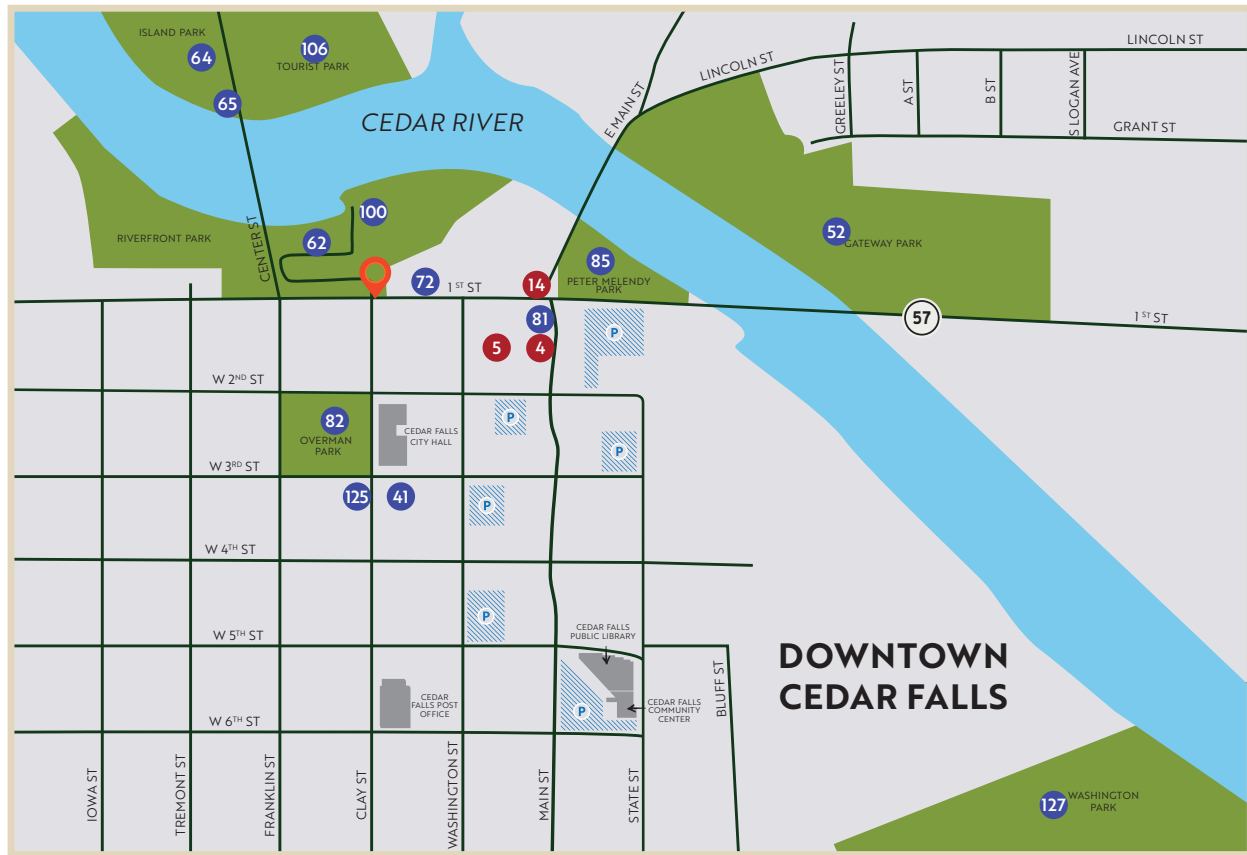

B&B

22	Wellington Bed & Breakfast	E5
-----------	----------------------------	----

CABINS

23	Big Woods Lake Campground	C3
24	Hickory Hills	F7
25	Riverview Conference Center	B3
26	Waterloo/Lost Island KOA	E6

POINTS OF INTEREST

27	Antique Acres	B1
28	The Atrium at Prairie Lakes Park	B5
29	Barn Happy	A5
30	Beaver Hills Country Club	A2
	Behrens-Rapp Visitor Information	Downtown CF Map
23	Big Woods Lake & Recreation Area	B3
31	Birdsall Park	B4
32	Black Hawk Park	A2
33	Black Hawk Tennis Club	D5
34	Bluedorn Science Imaginarium	Downtown W'loo Map
35	Brown Derby Club	Downtown W'loo Map
36	Byrnes Park Aquatic Center & Tennis Club	D5
37	Cadillac Xtreme Bowling Center	E5
38	Cedar Falls Gun Club	B1
39	Cedar Falls Motorsports Park	B1
40	Cedar Falls Recreation Center	B4
	Cedar Falls Visitors Center	B5
41	Cedar Falls Woman's Club	Downtown CF Map
42	Cedar Valley Arboretum & Botanic Gardens	E7
43	Cedar Valley Soccer Complex	C6
44	Cedar Valley SportsPlex	Downtown W'loo Map
45	Cost Cutters Field at Riverfront Stadium	E4
46	Danes Baseball Complex	D5
47	Diamond Event Center	B5
	Experience Waterloo	Downtown W'loo Map
48	The Falls Aquatic Center	B4
49	Five Sullivan Brothers Convention Center	Downtown W'loo Map
50	Galleria de Paco	Downtown W'loo Map
51	Gates Park Aquatic Center & Golf Course	E4
52	Gateway Park	Downtown CF Map
53	George Wyth State Park	C3