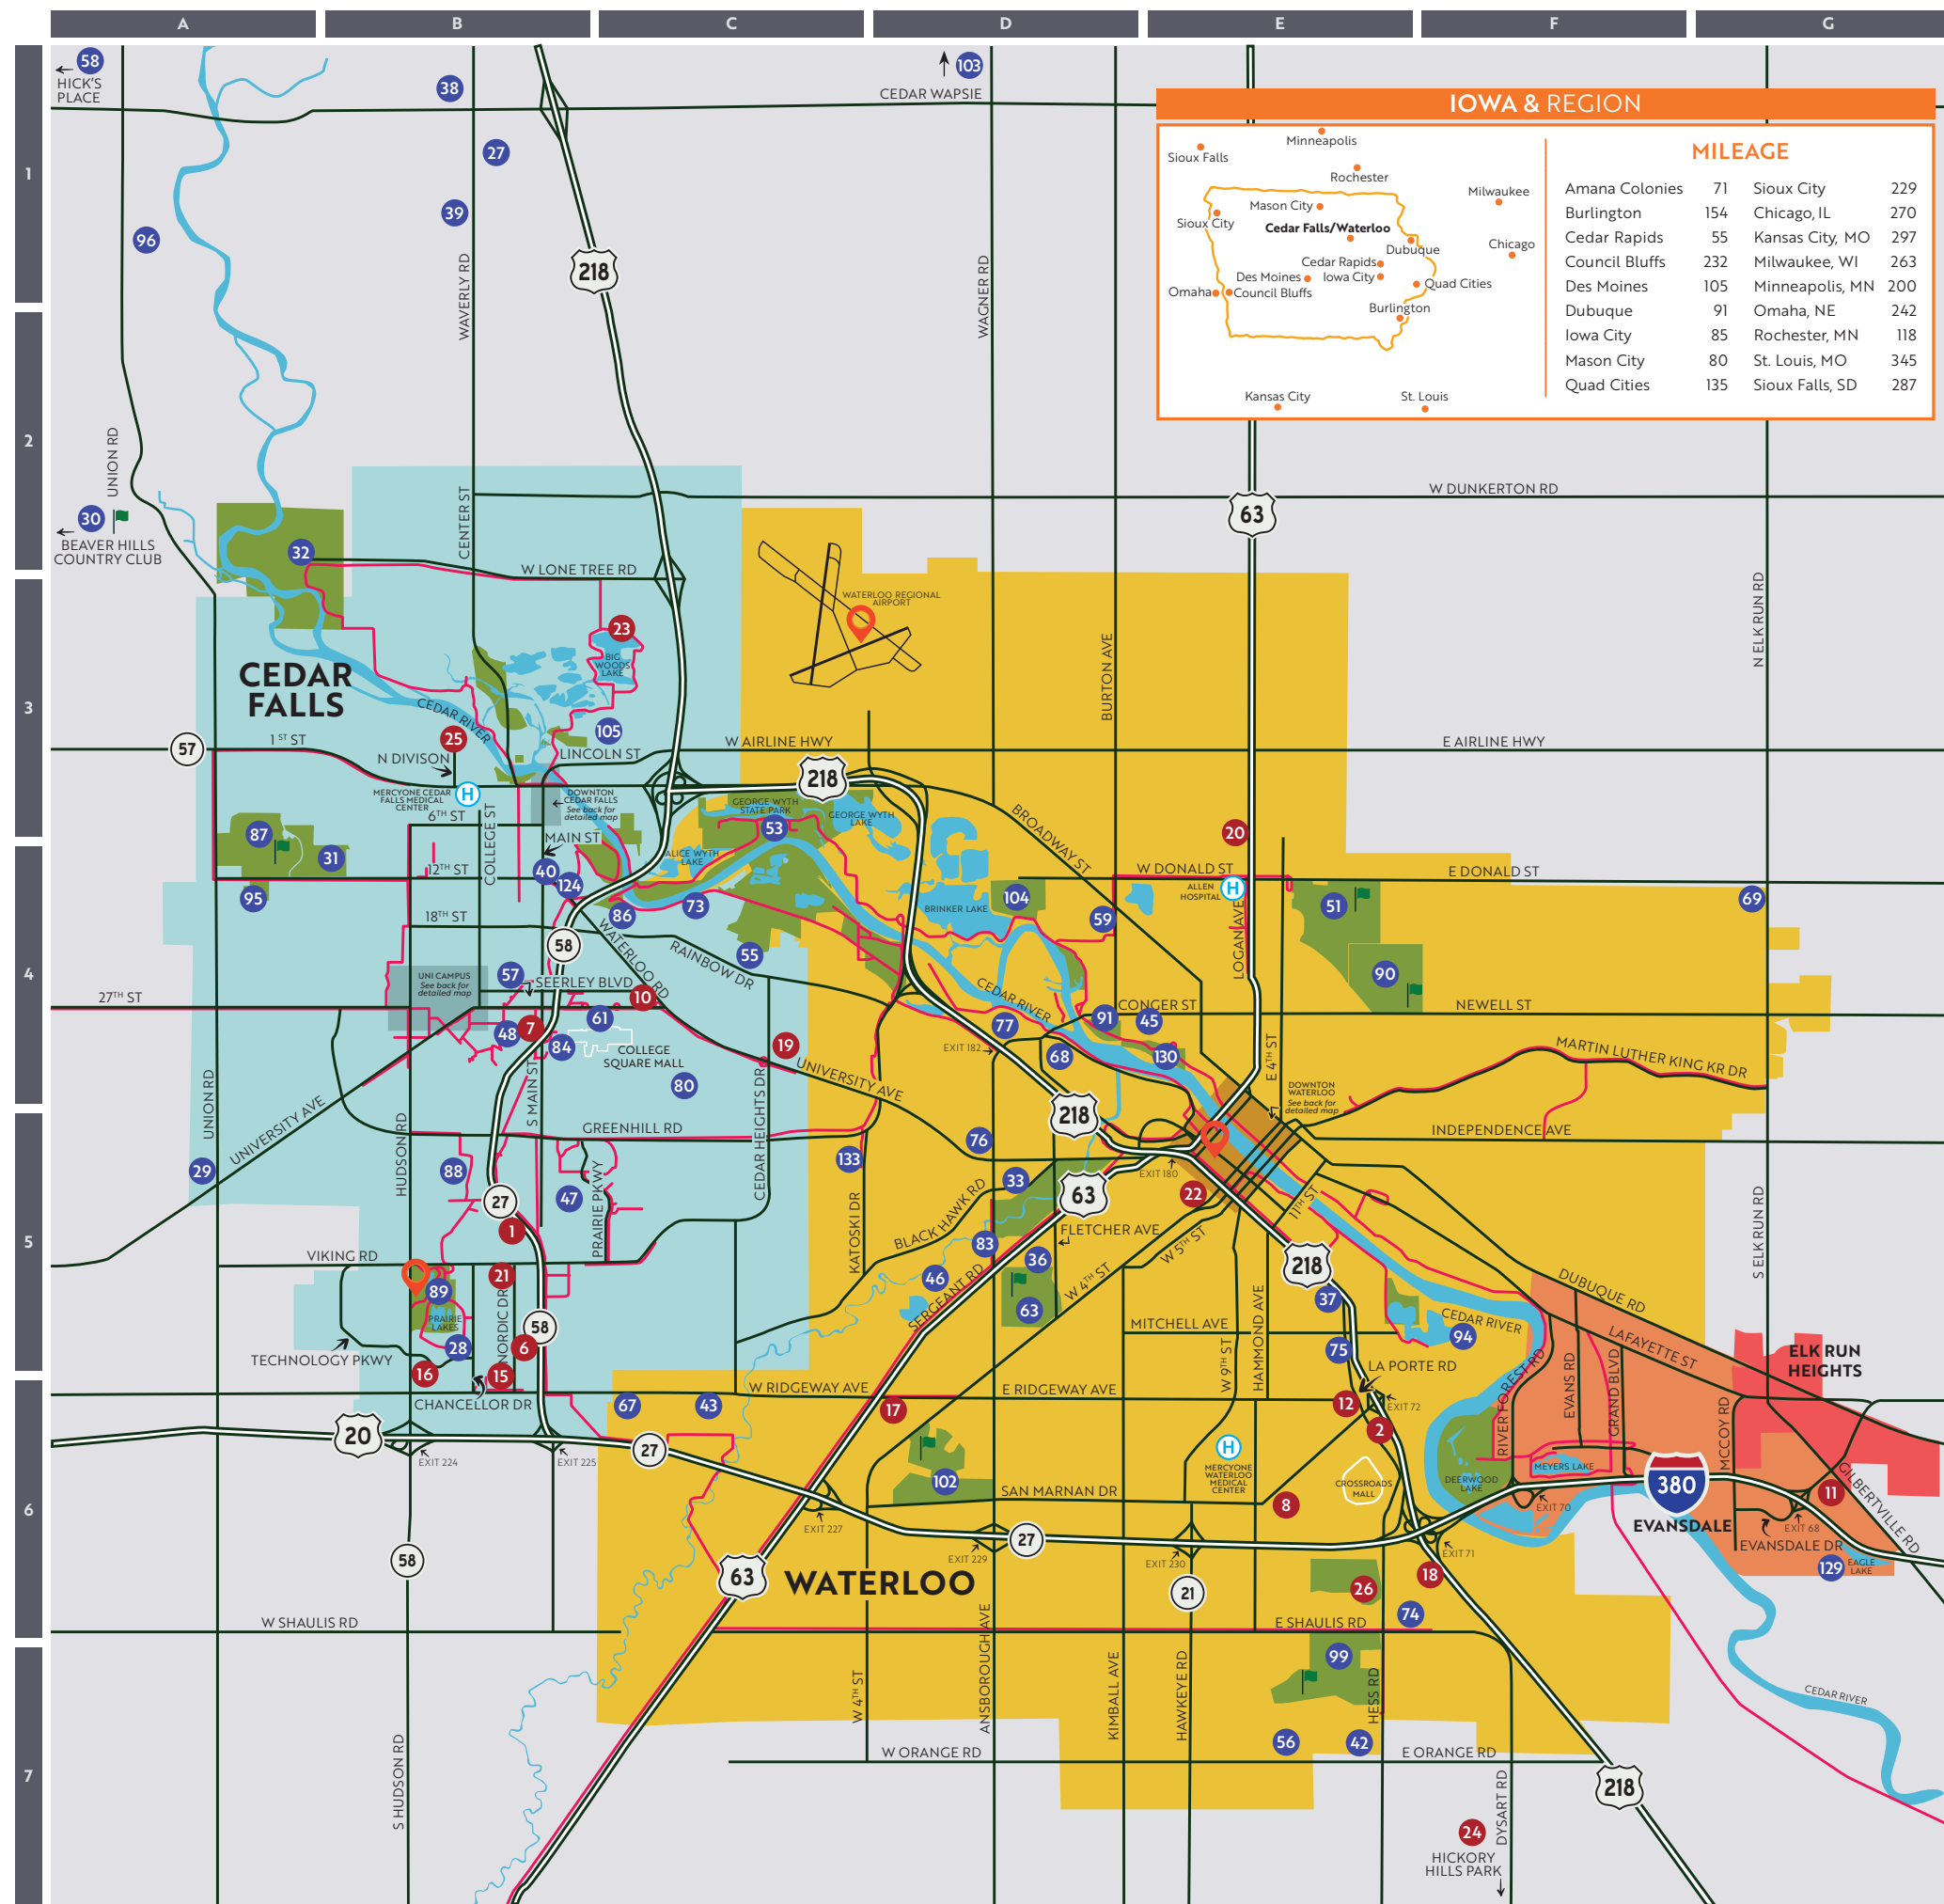

CEDAR FALLS - WATERLOO METRO AREA

IOWA & REGION

MILEAGE			
Amana Colonies	71	Sioux City	229
Burlington	154	Chicago, IL	270
Cedar Rapids	55	Kansas City, MO	297
Council Bluffs	232	Milwaukee, WI	263
Des Moines	105	Minneapolis, MN	200
Dubuque	91	Omaha, NE	242
Iowa City	85	Rochester, MN	118
Mason City	80	St. Louis, MO	345
Quad Cities	135	Sioux Falls, SD	287

MAP KEY

- VISITOR INFO CENTERS
- HOSPITALS
- HOTELS
- POINTS OF INTEREST
- CEDAR VALLEY TRAILS
- PARKING

HOTELS

1	AmericInn Lodge & Suites	B5
2	Baymont Inn & Suites	E6
3	Best Western Plus (opening Summer 2020)	Downtown W'loo Map
4	The Black Hawk Hotel	Downtown CF Map
5	The Black Hawk Hotel, Retro Motel	Downtown CF Map
2	Comfort Inn & Suites	E6
6	Comfort Suites	B5
7	Country Inn & Suites, Cedar Falls	B4
8	Country Inn & Suites, Waterloo	E6
9	Courtyard by Marriott	Downtown W'loo Map
10	Days Inn, Cedar Falls	C4
11	Days Inn, Evansdale	G6
12	Days Inn & Suites, Waterloo	E6
13	Econo Lodge Inn & Suites	Downtown W'loo Map
2	Fairfield Inn & Suites	E6
14	Hampton Inn, Cedar Falls	Downtown CF Map
2	Hampton Inn, Waterloo	E6
15	Hilton Garden Inn & Cedar Falls Convention Center	B6
16	Holiday Inn & Suites Hotel & Bien Venu Event Center	B6
16	Holiday Inn Express, Cedar Falls	B6
2	Holiday Inn Express, Waterloo	E6
17	Howard Johnson	D6
18	Isle Casino Hotel Waterloo	F6
19	JLL Extended Stay Inn	C4
10	Lifestyle Inn	C4
2	Motel 6	E6
20	Motel 6	E4
2	Quality Inn & Suites	E6
21	Suburban Extended Stay	B5
15	Super 8, Cedar Falls	B6
12	Super 8, Waterloo	E6

B&B

22	Wellington Bed & Breakfast	E5
-----------	----------------------------	----

CABINS

23	Big Woods Lake Campground	C3
24	Hickory Hills	F7
25	Riverview Conference Center	B3
26	Waterloo/Lost Island KOA	E6