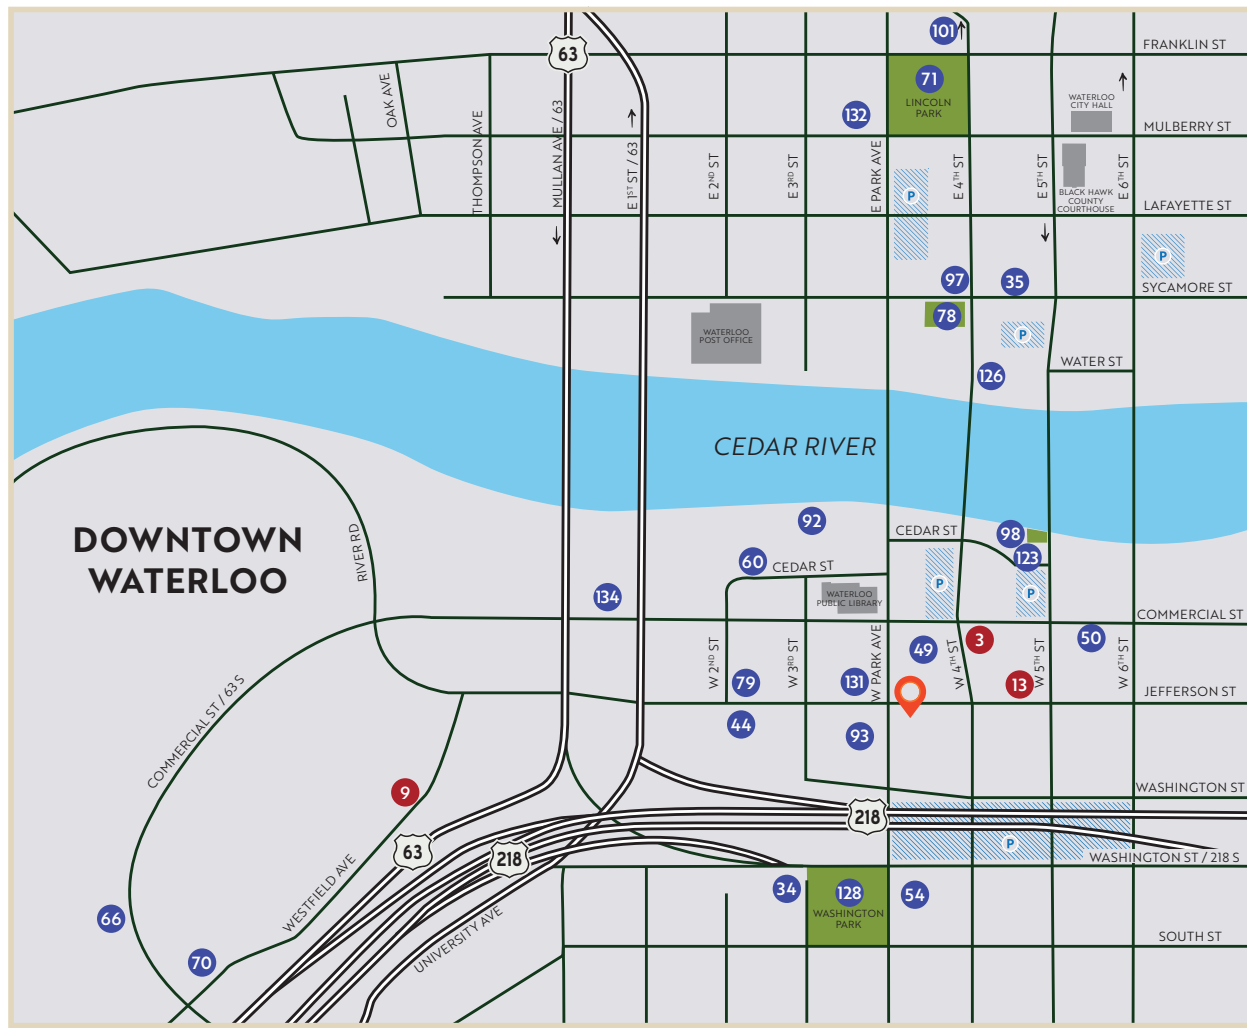

Check out our online events calendar for a complete listing of events in the Cedar Valley

CEDARVALLEY365.COM

POINTS OF INTEREST cont.

- 54 Grout Museum of History & Science.....Downtown W'loo Map
- 55 Hartman Reserve Nature Center.....C4
- 56 Hawkeye Community College.....E7
- 57 Hearst Center for the Arts.....B4
- 24 Hickory Hills.....F7
- 58 Hick's Place.....A1
- 59 Hoing-Rice Softball Complex.....D4
- 60 Hope Martin Theatre.....Downtown W'loo Map
- 61 Hy-Vee College Square (EVENT SPACE).....C4
- 62 Ice House Museum.....Downtown CF Map
- 63 Irv Warren Memorial Golf Course.....D5
- 64 Island Park.....Downtown CF Map
- 65 Island Park Beach House.....Downtown CF Map
- 17 Isle Casino Hotel Waterloo.....F6
- JOHN DEERE**
- 66 Drivetrain Operations.....Downtown W'loo Map
- 67 Engine Works.....C6
- 68 Foundry Operations.....D4
- 69 Tractor Cab Assembly Operations.....G4
- 70 Tractor & Engine Museum.....Downtown W'loo Map
- 71 Lincoln Park.....Downtown W'loo Map
- 72 Little Red Schoolhouse Museum.....Downtown CF Map
- 73 Lookout Park.....C4
- 74 Lost Island Water Park.....F6
- 75 Majestic Moon.....E5
- 76 Maple Lanes Bowling Center.....D5
- 77 National Cattle Congress.....D4
- 78 Newton's Park.....Downtown W'loo Map
- 79 NWHOF Dan Gable Museum.....Downtown W'loo Map
- 80 Orchard Hill Park.....C4
- 81 Oster Regent Theatre.....Downtown CF Map
- 82 Overman Park.....Downtown CF Map
- 83 Pat Bowsby Dog Park.....D5
- 84 Paw Park.....B4
- 85 Peter Melendy Park.....Downtown CF Map
- 86 Pfeiffer Spring Park.....C4
- 87 Pheasant Ridge Municipal Golf Course.....A3
- 60 Phelps Youth Pavilion.....Downtown W'loo Map
- 88 A Place to Play Inclusive Play Park.....B5
- 89 Prairie Lakes Park.....B5
- 90 Red Carpet Golf Course.....E4
- 91 Riverfront Sports Park / Exchange Park.....D4
- 92 RiverLoop Amphitheatre & Mark's Park.....Downtown W'loo Map
- 93 RiverLoop Expo Plaza.....Downtown W'loo Map
- 25 Riverview Conference Center.....B3