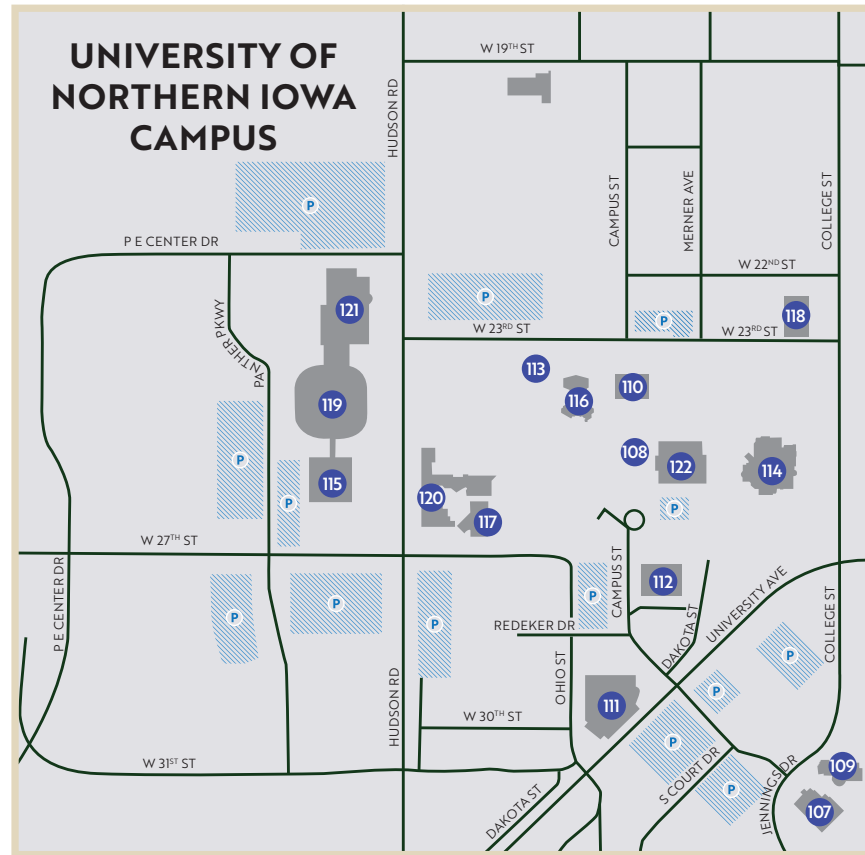

CEDAR FALLS

TOURISM & VISITORS BUREAU
6510 HUDSON RD
CEDAR FALLS, IA 50613
319-268-4266
HOURS
MON-FRI 9AM-5PM
SAT 9AM-4PM
SUN NOON-4PM
CEDARFALLSTOURISM.ORG

EXPERIENCE waterloo
500 JEFFERSON ST
WATERLOO, IA 50701
319-233-8350
HOURS
MON-FRI 8AM-5PM
EXPERIENCEWATERLOO.COM

Check out our online events calendar for a complete listing of events in the Cedar Valley

CEDARVALLEY365.COM